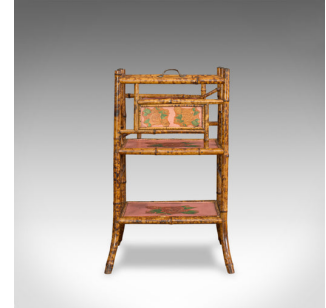

Antique Canterbury, Oriental, Bamboo, Music Stand, Magazine Rack, Circa 1880

DESCRIPTION

Our Stock # 18.5660

This is an antique Canterbury. An Oriental, bamboo sheet music stand or magazine rack and dating to the late 19th century, circa 1880.

- Highly desirable, classic oriental Victorian styling
- Pleasing original condition displaying a characterful patina
- Antique bamboo with deep polished finish
- Two section rack ideal for sheet music or magazines
- Lacquered decoration depicting floral bouquets on a pink ground
- Standing upon four gently sweeping legs

This is a charming antique Canterbury, highly practical for a variety of interests. Solid joints and construction, delivered polished and ready for the home.

Search [London Fine for #18.5660](#) , or scan the QR code for more photos and details

DIMENSIONS

Max Width: 45.5cm (18")

Max Depth: 39cm (15.25")

Max Height: 71cm (28")