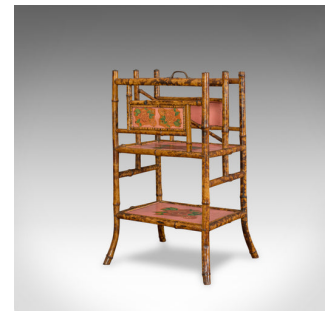

Antique Canterbury, Oriental, Bamboo, Music Stand, Magazine Rack, Circa 1880

DESCRIPTION

Our Stock # 18.5660

This is an antique Canterbury. An Oriental, bamboo sheet music stand or magazine rack and dating to the late 19th century, circa 1880.

- Highly desirable, classic oriental Victorian styling
- Pleasing original condition displaying a characterful patina
- Antique bamboo with deep polished finish
- Two section rack ideal for sheet music or magazines
- Lacquered decoration depicting floral bouquets on a pink ground
- Standing upon four gently sweeping legs

This is a charming antique Canterbury, highly practical for a variety of interests. Solid joints and construction, delivered polished and ready for the home.

Search [London Fine for #18.5660](#) , or scan the QR code for more photos and details

DIMENSIONS

Max Width: 45.5cm (18")

Max Depth: 39cm (15.25")

Max Height: 71cm (28")