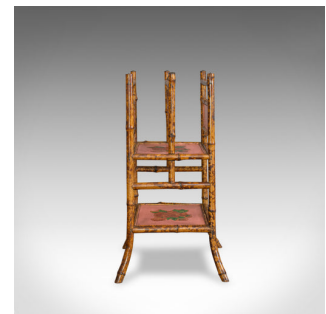

Antique Canterbury, Oriental, Bamboo, Music Stand, Magazine Rack, Circa 1880

DESCRIPTION

Our Stock # 18.5660

This is an antique Canterbury. An Oriental, bamboo sheet music stand or magazine rack and dating to the late 19th century, circa 1880.

- Highly desirable, classic oriental Victorian styling
- Pleasing original condition displaying a characterful patina
- Antique bamboo with deep polished finish
- Two section rack ideal for sheet music or magazines
- Lacquered decoration depicting floral bouquets on a pink ground
- Standing upon four gently sweeping legs

This is a charming antique Canterbury, highly practical for a variety of interests. Solid joints and construction, delivered polished and ready for the home.

Search [London Fine for #18.5660](#) , or scan the QR code for more photos and details

DIMENSIONS

Max Width: 45.5cm (18")

Max Depth: 39cm (15.25")

Max Height: 71cm (28")