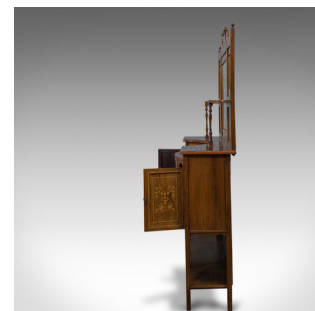

Antique Sideboard, English, Rosewood, Dresser, Boxwood Inlay, Victorian, C.1900

DESCRIPTION

Our Stock # 18.6231

This is an antique sideboard. An English, rosewood dresser with boxwood inlay and dating to the Victorian period, circa 1900.

- Impressive form and eye-catching detail
- Displaying a desirable aged patina
- Rosewood resplendent with fine grain interest
- Original, bevelled mirror glass plates in good order
- Classical scroll pediment features at the apex
- Generous square mirror to the centre
- A pair of smaller mirrors with display shelves rising from turned baluster supports
- Boxwood marquetry features on each field panel door
- Dressed with working, brass locks – key present
- Benefiting from attractive original brass lock escutcheons

Search [London Fine for #18.6231](#) , or scan the QR code for more photos and details

DIMENSIONS

Max Width: 136.5cm (53.75")

Max Depth: 44.5cm (17.5")

Max Height: 195cm (76.75")

LIST PRICE

£1,650.00