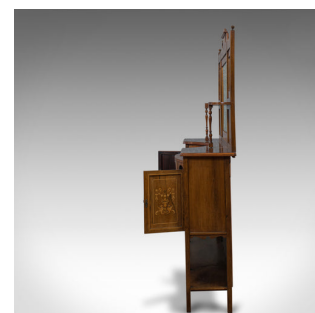

Antique Sideboard, English, Rosewood, Dresser, Boxwood Inlay, Victorian, C.1900

DESCRIPTION

Our Stock # 18.6231

This is an antique sideboard. An English, rosewood dresser with boxwood inlay and dating to the Victorian period, circa 1900.

- Impressive form and eye-catching detail
- Displaying a desirable aged patina
- Rosewood resplendent with fine grain interest
- Original, bevelled mirror glass plates in good order
- Classical scroll pediment features at the apex
- Generous square mirror to the centre
- A pair of smaller mirrors with display shelves rising from turned baluster supports
- Boxwood marquetry features on each field panel door
- Dressed with working, brass locks – key present
- Benefiting from attractive original brass lock escutcheons

Search [London Fine for #18.6231](#) , or scan the QR code for more photos and details

DIMENSIONS

Max Width: 136.5cm (53.75")

Max Depth: 44.5cm (17.5")

Max Height: 195cm (76.75")

LIST PRICE

£1,650.00