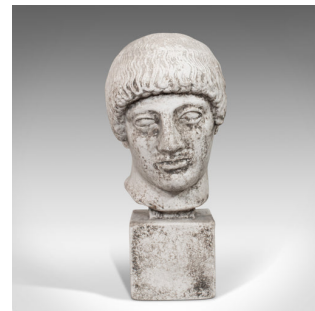

## Vintage Portrait Bust, English, Plaster, Weathered, Statue, Apollo, Classical

**DESCRIPTION**

Our Stock # 18.6236

This is a vintage portrait bust. An English, plaster-cast weathered statue of Apollo in classical taste, dating to the late 20th century.

- A bust of historic interest and appeal
- Displays a desirable, weathered and aged patina
- Bust of Apollo, the most ideal of all Kouros – or beardless, athletic youth
- Standing upon a stout cube base
- In Pre-Hellenic taste – softer, more idyllic features

This is a weathered, classical vintage bust of Apollo. Sure to brighten any room or orangery and delivered ready for display.

Search [London Fine](#) for #18.6236, or scan the QR code for more photos and details

**DIMENSIONS**

Max Width: 17.5cm (7")

Max Depth: 18.5cm (7.25")

Max Height: 38cm (15")