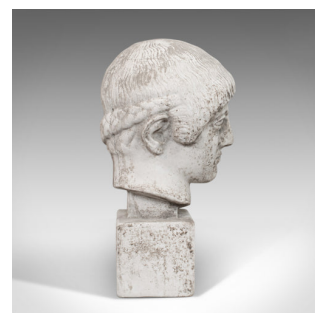

## Vintage Portrait Bust, English, Plaster, Weathered, Statue, Apollo, Classical

**DESCRIPTION**

Our Stock # 18.6236

This is a vintage portrait bust. An English, plaster-cast weathered statue of Apollo in classical taste, dating to the late 20th century.

- A bust of historic interest and appeal
- Displays a desirable, weathered and aged patina
- Bust of Apollo, the most ideal of all Kouros – or beardless, athletic youth
- Standing upon a stout cube base
- In Pre-Hellenic taste – softer, more idyllic features

This is a weathered, classical vintage bust of Apollo. Sure to brighten any room or orangery and delivered ready for display.

Search [London Fine](#) for #18.6236, or scan the QR code for more photos and details