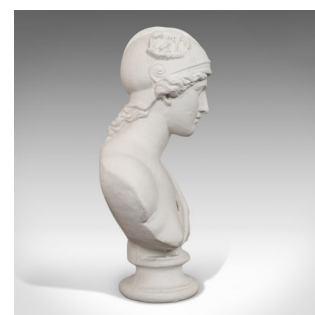

## Vintage Ornamental Bust, English, Plaster, Portrait, Roman Woman, 20th Century

### DESCRIPTION

Our Stock # 18.6247

This is a vintage ornamental bust. An English, plaster cast portrait of a Roman woman, dating to the late 20th century.

- Classical Roman form with historical appeal
- Displays a desirable aged patina
- Pleasing definition to the facial features
- Half pudica pose with toga covering left chest
- Detailed hat bearing the famous she-wolf of Rome