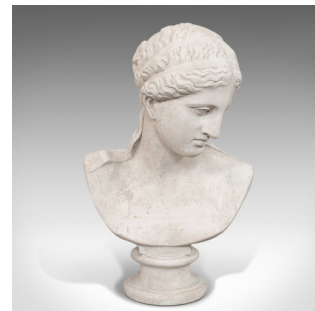

## Vintage Portrait Bust, English, Plaster, Statue, Woman, Classical Taste, C.20th

**DESCRIPTION**

Our Stock # 18.6248

This is a vintage portrait bust. An English, plaster cast statue of a woman in classical taste, dating to the late 20th century.

- Appealing classical form
- Displays a desirable aged patina
- Forlorn female pose typical of the classic taste
- Detailed features to the face and hair
- Standing upon a stout, circular base

This vintage portrait bust will enhance any room in the home. Delivered ready for the home or orangery.

Search [London Fine for #18.6248](#), or scan the QR code for more photos and details

**DIMENSIONS**

Max Width: 42.5cm (16.75")

Max Depth: 32cm (12.5")

Max Height: 66cm (26")