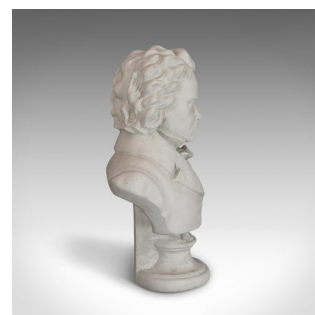

Vintage Study, Beethoven, English, Plaster, Portrait, Bust, Musician, C.20th

**DESCRIPTION**

Our Stock # 18.6234

This is a vintage study of Beethoven. An English, plaster portrait bust of the famous musician, dating to the late 20th century.

- Composed form and classic appeal
- Displays a desirable aged patina
- Impressive study of Beethoven
- Face defined with strong character
- Standing upon a concentric, tiered socle

This vintage study of Beethoven features his hallmark pose and stature. Delivered ready for display.

Search [London Fine for #18.6234](#), or scan the QR code for more photos and details

DIMENSIONS

Max Width: 37.5cm (14.75")

Max Depth: 22cm (8.75")

Max Height: 55.5cm (21.75")