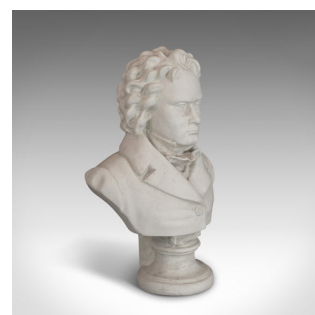

Vintage Study, Beethoven, English, Plaster, Portrait, Bust, Musician, C.20th

**DESCRIPTION**

Our Stock # 18.6234

This is a vintage study of Beethoven. An English, plaster portrait bust of the famous musician, dating to the late 20th century.

- Composed form and classic appeal
- Displays a desirable aged patina
- Impressive study of Beethoven
- Face defined with strong character
- Standing upon a concentric, tiered socle

This vintage study of Beethoven features his hallmark pose and stature. Delivered ready for display.

Search [London Fine for #18.6234](#), or scan the QR code for more photos and details

DIMENSIONS

Max Width: 37.5cm (14.75")

Max Depth: 22cm (8.75")

Max Height: 55.5cm (21.75")