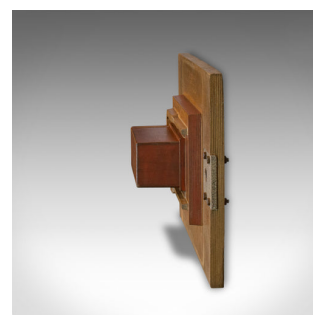

Vintage Industrial Factory Mould, English, Mahogany, Decorative, Wall, Pattern

DESCRIPTION

Our Stock # 18.6253

This is a vintage industrial factory mould. An English, mahogany decorative wall-hanging pattern, dating to the mid-late 20th century.

- Strong industrial taste and unusual decorative form
- Displays a desirable aged patina
- Flat rear suitable for wall mounting
- Replete with factory specific markings and labels
- Upper right inscribed 'C.I. Electronics - CIE 30 P8617'
- Lower left featuring further markings 'SASCAL - EX 15 and 1C-BOX'

This vintage factory mould is a great example of industrial taste. Delivered polished and ready for the home.

Search [London Fine for #18.6253](#), or scan the QR code for more photos and details

DIMENSIONS

Max Width: 57cm (22.5")

Max Depth: 14cm (5.5")

Max Height: 36cm (14.25")

LIST PRICE

£215.00