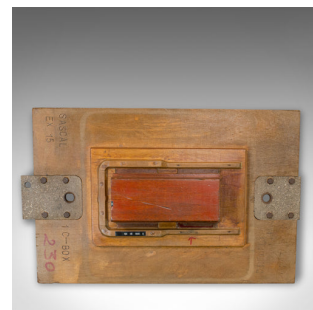

Vintage Industrial Factory Mould, English, Mahogany, Decorative, Wall, Pattern

DESCRIPTION

Our Stock # 18.6253

This is a vintage industrial factory mould. An English, mahogany decorative wall-hanging pattern, dating to the mid-late 20th century.

- Strong industrial taste and unusual decorative form
- Displays a desirable aged patina
- Flat rear suitable for wall mounting
- Replete with factory specific markings and labels
- Upper right inscribed 'C.I. Electronics - CIE 30 P8617'
- Lower left featuring further markings 'SASCAL - EX 15 and 1C-BOX'

This vintage factory mould is a great example of industrial taste. Delivered polished and ready for the home.

Search [London Fine for #18.6253](#), or scan the QR code for more photos and details

DIMENSIONS

Max Width: 57cm (22.5")

Max Depth: 14cm (5.5")

Max Height: 36cm (14.25")

LIST PRICE

£215.00