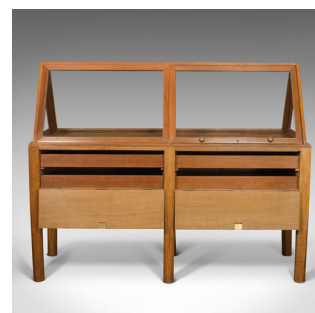

Vintage Glass Display Cabinet, English, Oak, Retail, Shop, Museum, Showcase

DESCRIPTION

Our Stock # 18.6107

This is a vintage glass display cabinet. An English, oak retail shop or museum showcase, dating to the late 20th century, circa 1970.

- Displays a desirable aged patina
- Select oak shows fine grain interest
- Faint wisps of medullary rays offer further visual appeal
- Original glass plates in good order
- Apex cabinet design with appealing craftsmanship on show
- Single opening pane to the front allows access to the display space
- Dressed with a pair of turned wooden pulls
- Working lock and key with quality brass keyhole linings
- A pair of opening drop-leaves to the front and rear of the lower cabinet
- Each leaf secured by working lock and key with brass keyhole lining
- A suite of four storage trays can be accessed either side

Search [London Fine for #18.6107](#) , or scan the QR code for more photos and details

DIMENSIONS

Max Width: 183.5cm (72.25")

Max Depth: 66cm (26")

Max Height: 146cm (57.5")