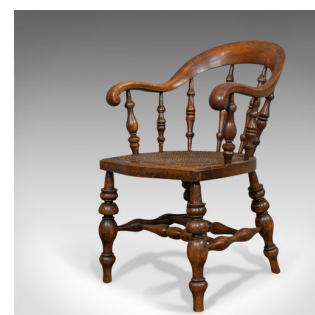

Antique Windsor Chair, English, Beech, Armchair, Bergere, Victorian, Circa 1880

**DESCRIPTION**

Our Stock # 18.6258

This is an antique Windsor chair. An English, beech, Bergere armchair dating to the Victorian period, circa 1880.

- Classic bow back style with exuberant form
- Displays a desirable aged patina
- Dark English beech with fine grain interest
- Quality, original tight cane to the seat
- Sinuous rail with serpentine arms ending in scroll detail
- Elegant spindle forms unite the arms with the seat base
- Bergere seat set within broad frame for support
- Raised upon turned baluster legs with spade feet and double-H stretchers

This is a wonderful antique Windsor armchair, resplendent with fine grain interest and appealing colour. Solid joints and construction, delivered waxed, polished and ready for the home.

Search [London Fine for #18.6258](#) , or scan the QR code for more photos and details

**DIMENSIONS**

Max Width: 58.5cm (23")  
 Max Depth: 60cm (23.5")  
 Max Height: 89cm (35")  
 Seat Height: 47cm (18.5")