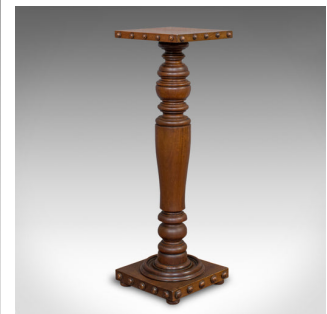

Vintage Torchere, English, Mahogany, Lamp, Plant, Stand, 20th Century, C.1970

DESCRIPTION

Our Stock # 18.6274

This is a vintage torchere. An English, mahogany lamp or plant stand, dating to the late 20th century, circa 1970.

- Displays a desirable aged patina
- Select mahogany turned in appealing, baluster form
- Rich caramel hues with fine grain interest
- Square top decorated with expressive beaded detail
- Plain ball and fillet turnings to the top
- Raised upon square base with four squat bun feet

This is a vintage torchere, readily useful for the display of lamp lights or floral bouquet. Solid joints and construction, delivered waxed, polished and ready for the home.

Search [London Fine for #18.6274](#) , or scan the QR code for more photos and details

DIMENSIONS

Max Width: 32cm (12.5")

Max Depth: 32cm (12.5")

Max Height: 96cm (37.75")