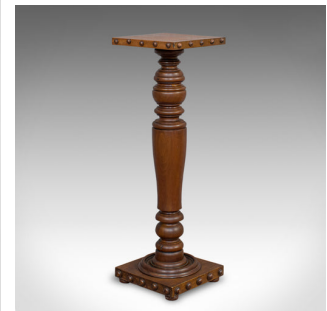

Vintage Torchere, English, Mahogany, Lamp, Plant, Stand, 20th Century, C.1970

DESCRIPTION

Our Stock # 18.6274

This is a vintage torchere. An English, mahogany lamp or plant stand, dating to the late 20th century, circa 1970.

- Displays a desirable aged patina
- Select mahogany turned in appealing, baluster form
- Rich caramel hues with fine grain interest
- Square top decorated with expressive beaded detail
- Plain ball and fillet turnings to the top
- Raised upon square base with four squat bun feet

This is a vintage torchere, readily useful for the display of lamp lights or floral bouquet. Solid joints and construction, delivered waxed, polished and ready for the home.

Search [London Fine for #18.6274](#) , or scan the QR code for more photos and details

DIMENSIONS

Max Width: 32cm (12.5")

Max Depth: 32cm (12.5")

Max Height: 96cm (37.75")