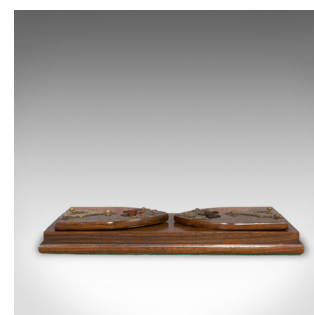

Antique Book Slide, English Rosewood Brass, Bookends, Betjemann, Victorian c1880

DESCRIPTION

Our Stock # 18.6266

This is an antique book slide. English, rosewood and brass bookends. Betjemann's patented book rack, dating to the late Victorian period, circa 1880.

- Fantastic Victorian book slide with gothic revival overtones
- Displays a desirable aged patina
- Eye-catching stocks of rosewood, rich in colour and fine grain interest
- Bright, brass tooling dresses each end
- Ends feature trefoil cutouts for a further decorative touch
- Brass stabiliser stamped with Betjemann's Patent 17110 to one side
- Self Closing Book Slide 17110 to the opposite stabiliser
- Spring-operated book slide in smooth working order
- Accommodates books within a 28cm to 39.5cm range
- Tiered plinth base with emerald green felt baize below

Search [London Fine for #18.6266](#) , or scan the QR code for more photos and details

DIMENSIONS

Max Width: 31cm (12.25")

Max Depth: 13cm (5")

Closed Height: 4cm (1.5")

Extended Height: 16cm (6.25")