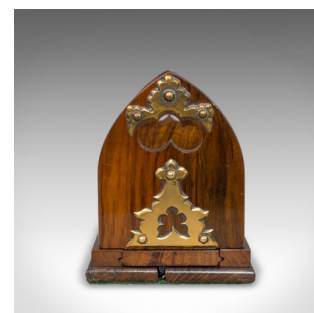

Antique Book Slide, English Rosewood Brass, Bookends, Betjemann, Victorian c1880

DESCRIPTION

Our Stock # 18.6266

This is an antique book slide. English, rosewood and brass bookends. Betjemann's patented book rack, dating to the late Victorian period, circa 1880.

- Fantastic Victorian book slide with gothic revival overtones
- Displays a desirable aged patina
- Eye-catching stocks of rosewood, rich in colour and fine grain interest
- Bright, brass tooling dresses each end
- Ends feature trefoil cutouts for a further decorative touch
- Brass stabiliser stamped with Betjemann's Patent 17110 to one side
- Self Closing Book Slide 17110 to the opposite stabiliser
- Spring-operated book slide in smooth working order
- Accommodates books within a 28cm to 39.5cm range
- Tiered plinth base with emerald green felt baize below

Search [London Fine for #18.6266](#) , or scan the QR code for more photos and details

DIMENSIONS

Max Width: 31cm (12.25")

Max Depth: 13cm (5")

Closed Height: 4cm (1.5")

Extended Height: 16cm (6.25")