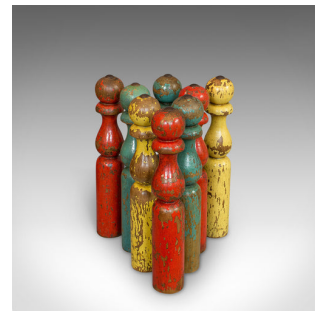

Antique Skittles Set, English, Pine, Indoor, Garden, Bowling, Oak, Victorian

**DESCRIPTION**

Our Stock # 18.6358

This is an antique skittles set. An English, pine indoor or garden bowling game with oak carry case, dating to the Victorian period, circa 1900.

- A Victorian past-time for your garden party
- Displays a desirable aged patina
- Colourful, painted pine skittles in wonderful original condition
- Eight skittles with three red, three green and two yellow pins
- Take aim with the vintage, composite bowling ball
- Oak carriage tray finished with a cord handle and hand-written 'No 6 Pulls' markings

This is a super antique skittles set, the perfect entertainment for a warm summer's eve. Delivered polished and ready for the home.

Search [London Fine for #18.6358](#), or scan the QR code for more photos and details

DIMENSIONS

Max Width: 23cm (9")

Max Depth: 34.5cm (13.5")

Max Height: 11.5cm (4.5")

Skittle height 29.5cm (11.5")