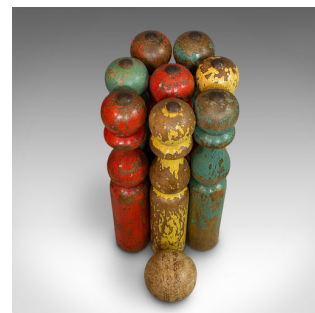

Antique Skittles Set, English, Pine, Indoor, Garden, Bowling, Oak, Victorian

**DESCRIPTION**

Our Stock # 18.6358

This is an antique skittles set. An English, pine indoor or garden bowling game with oak carry case, dating to the Victorian period, circa 1900.

- A Victorian past-time for your garden party
- Displays a desirable aged patina
- Colourful, painted pine skittles in wonderful original condition
- Eight skittles with three red, three green and two yellow pins
- Take aim with the vintage, composite bowling ball
- Oak carriage tray finished with a cord handle and hand-written 'No 6 Pulls' markings

This is a super antique skittles set, the perfect entertainment for a warm summer's eve. Delivered polished and ready for the home.

Search [London Fine for #18.6358](#), or scan the QR code for more photos and details

DIMENSIONS

Max Width: 23cm (9")

Max Depth: 34.5cm (13.5")

Max Height: 11.5cm (4.5")

Skittle height 29.5cm (11.5")