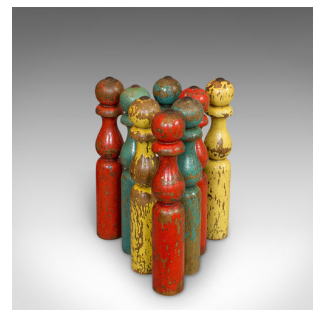

Antique Skittles Set, English, Pine, Indoor, Garden, Bowling, Oak, Victorian

**DESCRIPTION**

Our Stock # 18.6358

This is an antique skittles set. An English, pine indoor or garden bowling game with oak carry case, dating to the Victorian period, circa 1900.

- A Victorian past-time for your garden party
- Displays a desirable aged patina
- Colourful, painted pine skittles in wonderful original condition
- Eight skittles with three red, three green and two yellow pins
- Take aim with the vintage, composite bowling ball
- Oak carriage tray finished with a cord handle and hand-written 'No 6 Pulls' markings

This is a super antique skittles set, the perfect entertainment for a warm summer's eve. Delivered polished and ready for the home.

Search [London Fine for #18.6358](#), or scan the QR code for more photos and details

DIMENSIONS

Max Width: 23cm (9")

Max Depth: 34.5cm (13.5")

Max Height: 11.5cm (4.5")

Skittle height 29.5cm (11.5")