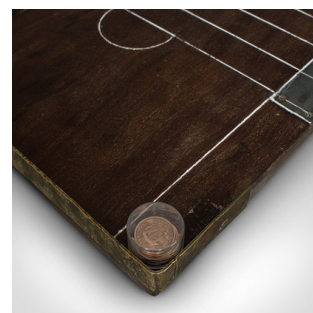

Antique Shove Ha'penny Board, English, Mahogany, Travel, Gaming, Coins, 1900

DESCRIPTION

Our Stock # 18.6359

This is an antique shove ha'penny board. An English, mahogany travel gaming table with coins, dating to the late 19th century, circa 1900.

- A classic, elegant gaming board
- Displays a desirable aged patina
- Rich mahogany hues with fine grain interest
-

Pleasingly heavy, in a single 4cm (1.5") thick form

- Bright, clear indented scoring lines delineate the beds
- Slate scoring borders add a delightful contrast
- Raised, brass edge to collect over-hit ha'pennys
- Six, original ha'pennys in good order
- Coins span four decades and three monarchs - adding appeal for the numismatist

Search [London Fine for #18.6359](#), or scan the QR code for more photos and details

DIMENSIONS

Max Width: 40cm (15.75")

Max Depth: 63.5cm (25")

Max Height: 7cm (2.75")