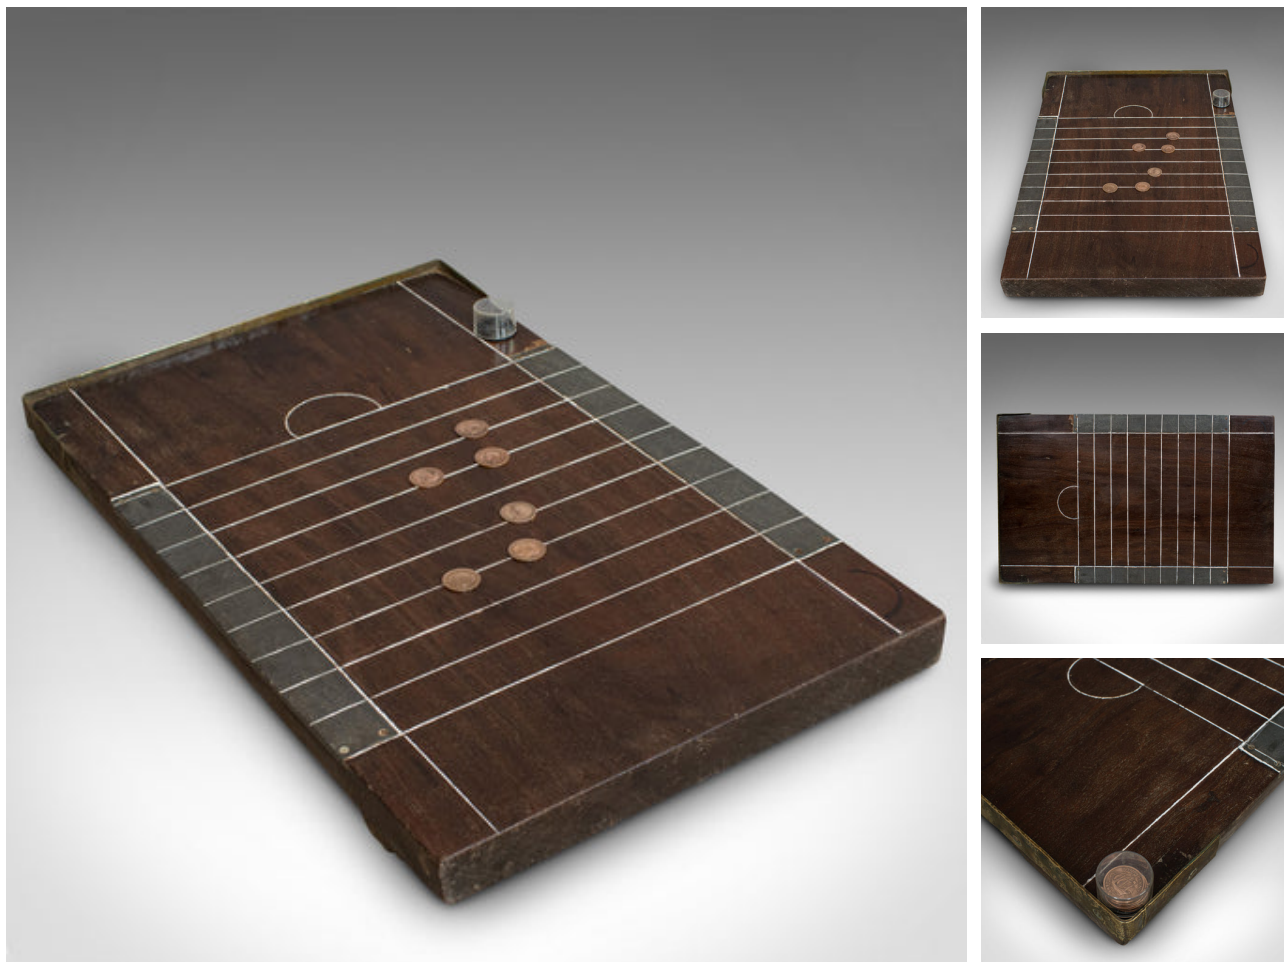

Antique Shove Ha'penny Board, English, Mahogany, Travel, Gaming, Coins, 1900

DESCRIPTION

Our Stock # 18.6359

This is an antique shove ha'penny board. An English, mahogany travel gaming table with coins, dating to the late 19th century, circa 1900.

- A classic, elegant gaming board
- Displays a desirable aged patina
- Rich mahogany hues with fine grain interest
-

Pleasingly heavy, in a single 4cm (1.5") thick form

- Bright, clear indented scoring lines delineate the beds
- Slate scoring borders add a delightful contrast
- Raised, brass edge to collect over-hit ha'pennys
- Six, original ha'pennys in good order
- Coins span four decades and three monarchs - adding appeal for the numismatist

Search [London Fine for #18.6359](#), or scan the QR code for more photos and details

DIMENSIONS

Max Width: 40cm (15.75")

Max Depth: 63.5cm (25")

Max Height: 7cm (2.75")