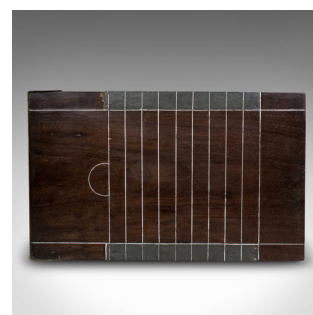

Antique Shove Ha'penny Board, English, Mahogany, Travel, Gaming, Coins, 1900

DESCRIPTION

Our Stock # 18.6359

This is an antique shove ha'penny board. An English, mahogany travel gaming table with coins, dating to the late 19th century, circa 1900.

- A classic, elegant gaming board
- Displays a desirable aged patina
- Rich mahogany hues with fine grain interest
-

Pleasingly heavy, in a single 4cm (1.5") thick form

- Bright, clear indented scoring lines delineate the beds
- Slate scoring borders add a delightful contrast
- Raised, brass edge to collect over-hit ha'pennys
- Six, original ha'pennys in good order
- Coins span four decades and three monarchs - adding appeal for the numismatist

Search [London Fine for #18.6359](#), or scan the QR code for more photos and details

DIMENSIONS

Max Width: 40cm (15.75")

Max Depth: 63.5cm (25")

Max Height: 7cm (2.75")