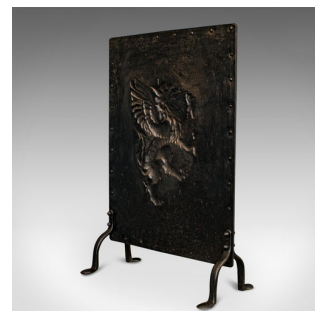

## Antique Fire Guard, Scottish, Brass, Steel, Fireplace, Stand, 20th Century

**DESCRIPTION**

Our Stock # 18.6353

This is an antique fire guard. A Scottish, brass and steel fireplace stand, dating to the early 20th century, circa 1920.

- Delightfully weathered fireside appeal
- Displays a desirable aged patina
- Brass shows authentic colouration commensurate with age
- Bold, relief griffin adds period heraldic interest
- Steel rivet border adds strength
- Standing upon four sinuous legs with flat feet

This is an appealing antique fire guard with a wonderfully aged patina. Delivered polished and ready for the fireside.

Search [London Fine for #18.6353](#), or scan the QR code for more photos and details

**DIMENSIONS**

Max Width: 46cm (18")

Max Depth: 24cm (9.5")

Max Height: 69cm (27.25")