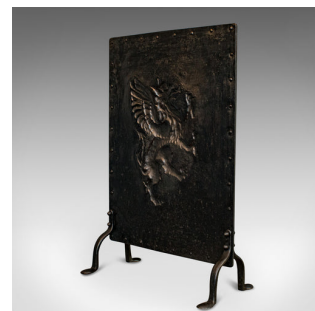

## Antique Fire Guard, Scottish, Brass, Steel, Fireplace, Stand, 20th Century

**DESCRIPTION**

Our Stock # 18.6353

This is an antique fire guard. A Scottish, brass and steel fireplace stand, dating to the early 20th century, circa 1920.

- Delightfully weathered fireside appeal
- Displays a desirable aged patina
- Brass shows authentic colouration commensurate with age
- Bold, relief griffin adds period heraldic interest
- Steel rivet border adds strength
- Standing upon four sinuous legs with flat feet

This is an appealing antique fire guard with a wonderfully aged patina. Delivered polished and ready for the fireside.

Search [London Fine for #18.6353](#), or scan the QR code for more photos and details

**DIMENSIONS**

Max Width: 46cm (18")

Max Depth: 24cm (9.5")

Max Height: 69cm (27.25")