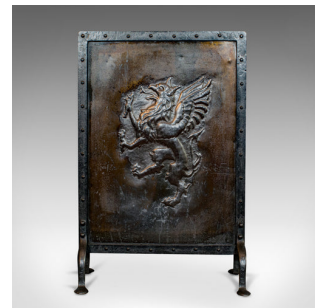

## Antique Fire Guard, Scottish, Brass, Steel, Fireplace, Stand, 20th Century

**DESCRIPTION**

Our Stock # 18.6353

This is an antique fire guard. A Scottish, brass and steel fireplace stand, dating to the early 20th century, circa 1920.

- Delightfully weathered fireside appeal
- Displays a desirable aged patina
- Brass shows authentic colouration commensurate with age
- Bold, relief griffin adds period heraldic interest
- Steel rivet border adds strength
- Standing upon four sinuous legs with flat feet

This is an appealing antique fire guard with a wonderfully aged patina. Delivered polished and ready for the fireside.

Search [London Fine for #18.6353](#), or scan the QR code for more photos and details

**DIMENSIONS**

Max Width: 46cm (18")

Max Depth: 24cm (9.5")

Max Height: 69cm (27.25")