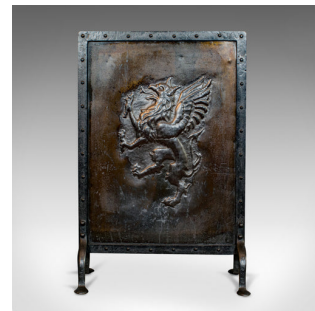

## Antique Fire Guard, Scottish, Brass, Steel, Fireplace, Stand, 20th Century

**DESCRIPTION**

Our Stock # 18.6353

This is an antique fire guard. A Scottish, brass and steel fireplace stand, dating to the early 20th century, circa 1920.

- Delightfully weathered fireside appeal
- Displays a desirable aged patina
- Brass shows authentic colouration commensurate with age
- Bold, relief griffin adds period heraldic interest
- Steel rivet border adds strength
- Standing upon four sinuous legs with flat feet

This is an appealing antique fire guard with a wonderfully aged patina. Delivered polished and ready for the fireside.

Search [London Fine for #18.6353](#), or scan the QR code for more photos and details

**DIMENSIONS**

Max Width: 46cm (18")

Max Depth: 24cm (9.5")

Max Height: 69cm (27.25")