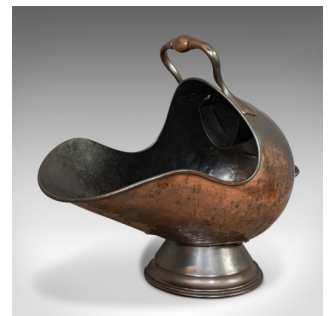

## Antique Helmet Coal Scuttle, English, Copper, Fireside, Log Bucket, Victorian

### DESCRIPTION

Our Stock # 18.6394

This is an antique helmet coal scuttle. An English, copper fireside log bucket, dating to the Victorian period, circa 1880.

- Displays a desirable aged patina
- Rich copper tones and hues
- Complete with copper coal scoop and elegant brass fire poker
- Generous loop handle with smaller handle to the rear
- Original scoop rest inside the bucket
- Raised upon a tapering circular stand
- Copper scoop features a turned, oak handle
- Brass poker beams in golden hues with gadrooned knob and tapered handle

This is an attractive antique helmet coal scuttle, suitable for storing coal or logs. Delivered polished and ready for the home.

Search [London Fine for #18.6394](#) , or scan the QR code for more photos and details

### DIMENSIONS

Max Width: 28cm (11")  
 Max Depth: 51cm (20")  
 Max Height: 41.5cm (16.25")  
 Scoop Width: 14.5cm (5.75")  
 Scoop Depth: 38cm (15")  
 Scoop Height: 12cm (4.75")  
 Poker Width: 3cm (1.25")  
 Poker Depth: 3cm (1.25")  
 Poker Length: 50cm (19.75")