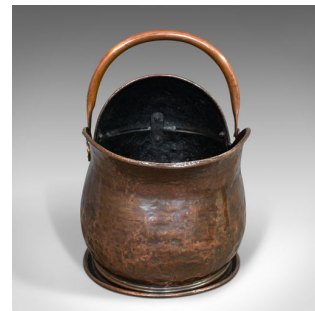

Antique Coal Bucket, English, Copper, Fireside, Scuttle, Victorian, Circa 1870

**DESCRIPTION**

Our Stock # 18.6395

This is an antique coal bucket. An English, copper fireside scuttle, dating to the Victorian period, circa 1870.

- Victorian fireside chic
- Displays a desirable aged patina
- Copper with appealing weathering and tonality
- Swivel loop handle with brass hinge plates
- Smaller loop handle to the rear
- Suitable for coal, logs and other combustibles

This is an antique coal bucket from the Victorian period. Delivered polished and ready for the fireside.

Search [London Fine for #18.6395](#), or scan the QR code for more photos and details

DIMENSIONS

Max Width: 23cm (9")