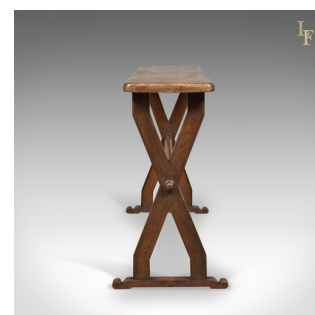

Antique Console Table, Narrow X-Frame, English, Oak, Gothic Overtones, circa 1880

DESCRIPTION

Our Stock # LFA-1765

This is an antique console table, a narrow X-frame and stout top in English oak with gothic overtones dating to circa 1880.

- Warm honey tones to the solid English oak table
- The top displaying grain interest and a moulded edge detail
- From stout stock at one inch thick
- Stop-ended chamfers to the stretcher and classic X-frame trestles
- Roundels dress the outer frames
- Modestly scrolled feet adding interest

A super table with English country charm. Solid joints and construction, delivered waxed, polished and ready for the home.

Search [London Fine for #LFA-1765](#) or scan the QR code for more photos and details

DIMENSIONS

Max Width: 105cm (41.25")

Max Depth: 27cm (10.75")

Max Height: 65cm (25.5")