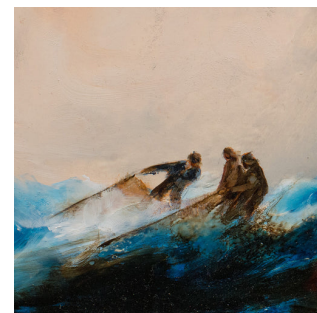

Framed Seascape, Oil Painting, Marine, Fishermen, Art, Original, 14.75" x 11.5"

**DESCRIPTION**

Our Stock # 18.6416

This is a framed, seascape oil painting by the renowned marine and equine artist David Chambers. 'Team Effort' is an original, oil on board painting from David's recent collection.

A crew of seven early risers fight against a strong tide to haul in their catch nets and discover the bounty within. A hint of first light enters the scene to the left, whilst the last of a storm passes across to the right. The rich, tan coloured net contrasts wonderfully against the deep cobalt and aqua blue seas, whilst a small amount of spray encroaches against the nets.