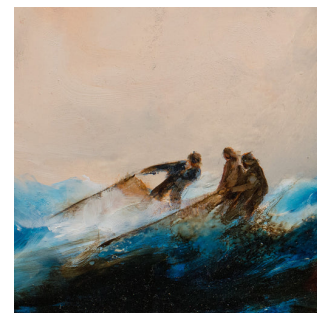

Framed Seascape, Oil Painting, Marine, Fishermen, Art, Original, 14.75" x 11.5"

**DESCRIPTION**

Our Stock # 18.6416

This is a framed, seascape oil painting by the renowned marine and equine artist David Chambers. 'Team Effort' is an original, oil on board painting from David's recent collection.

A crew of seven early risers fight against a strong tide to haul in their catch nets and discover the bounty within. A hint of first light enters the scene to the left, whilst the last of a storm passes across to the right. The rich, tan coloured net contrasts wonderfully against the deep cobalt and aqua blue seas, whilst a small amount of spray encroaches against the nets.