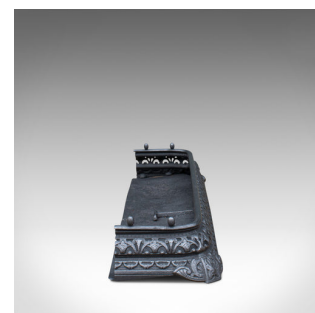

Antique Fire Kerb, Companion Tongs, English, Iron, Fireside Set, Victorian, 1850

DESCRIPTION

Our Stock # 18.6414

This is an antique fire kerb and companion tongs. An English, iron fireside set, dating to the Victorian period, circa 1850.

- An appealing, Victorian fireside set
- Displays a desirable aged patina
- Fire kerb crafted from cast iron
- Decorative, pierced back foliate detail
- Corners finished with extruded decorative shoulders
- Classic stirrup design tongs with spade terminals
- Of country house proportions
- Beautiful hand-wrought ironwork

This is a wonderful antique fire kerb and tongs. Delivered polished and ready for the fireside.

Search [London Fine for #18.6414](#) , or scan the QR code for more photos and details

DIMENSIONS

Max Width: 106cm (41.75")
 Max Depth: 25cm (9.75")
 Max Height: 16cm (6.25")
 Tongs Width: 7cm (2.75")
 Tongs Depth: 4cm (1.5")
 Tongs Height: 73cm (28.75")