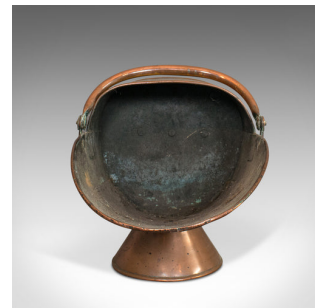

Antique Coal Scuttle, English, Copper, Fireside, Coal, Log Bucket, Circa 1890

DESCRIPTION

Our Stock # 18.6440

This is an antique coal scuttle. An English, copper fireside coal or log bucket, dating to the Victorian period, circa 1890.

- Attractive fireside scuttle
- Displays a desirable aged patina
- Hand-beaten, riveted copper with fine weathering and shimmering hues
 - Dressed with rotating hoop handle and smaller, brass rear handle with shaped backing plate
- Raised upon tapered pedestal mount with beaded edge

This is an appealing, eye-catching antique coal scuttle and suitable for coal, kindling or firewood. Solid joints and construction, delivered polished and ready for the home.

Search [London Fine for #18.6440](#) , or scan the QR code for more photos and details

DIMENSIONS

Max Width: 32cm (12.5")

Max Depth: 47cm (18.5")

Max Height: 39.5cm (15.5")