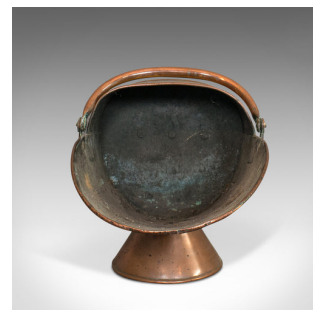

Antique Coal Scuttle, English, Copper, Fireside, Coal, Log Bucket, Circa 1890

**DESCRIPTION**

Our Stock # 18.6440

This is an antique coal scuttle. An English, copper fireside coal or log bucket, dating to the Victorian period, circa 1890.

- Attractive fireside scuttle
- Displays a desirable aged patina
- Hand-beaten, riveted copper with fine weathering and shimmering hues
 - Dressed with rotating hoop handle and smaller, brass rear handle with shaped backing plate
- Raised upon tapered pedestal mount with beaded edge

This is an appealing, eye-catching antique coal scuttle and suitable for coal, kindling or firewood. Solid joints and construction, delivered polished and ready for the home.

Search [London Fine for #18.6440](#) , or scan the QR code for more photos and details

DIMENSIONS

Max Width: 32cm (12.5")

Max Depth: 47cm (18.5")

Max Height: 39.5cm (15.5")