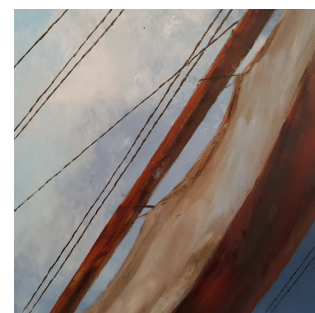

Framed Dramatic Seascape, Oil Painting, Marine, Ship, Storm, Art, Original

**DESCRIPTION**

Our Stock # 18.6281

This is a framed, dramatic maritime oil painting by the renowned marine and equine artist David Chambers. 'Toil' is an original, oil on board painting from David's recent collection.

So many, so often will have been faced with conditions such as these whilst at sea, especially when working vessels were modest, sailing yachts. The efforts required by the crews of such ships to try and get home to the shore safely is a testament to the hard work of those who make their living from the sea. The ship's crew brace against the hull as it lists to one side within an excitable, cobalt and aqua blue sea. The gathering storm is doing its best to blot out the calm sky, whilst some gulls fly freely to the left of the frame.