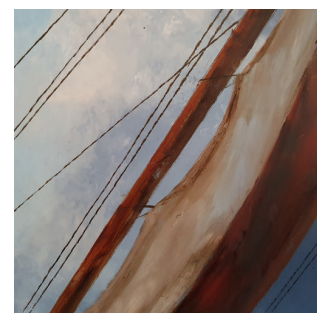

Framed Dramatic Seascape, Oil Painting, Marine, Ship, Storm, Art, Original

DESCRIPTION

Our Stock # 18.6281

This is a framed, dramatic maritime oil painting by the renowned marine and equine artist David Chambers. 'Toil' is an original, oil on board painting from David's recent collection.

So many, so often will have been faced with conditions such as these whilst at sea, especially when working vessels were modest, sailing yachts. The efforts required by the crews of such ships to try and get home to the shore safely is a testament to the hard work of those who make their living from the sea. The ship's crew brace against the hull as it lists to one side within an excitable, cobalt and aqua blue sea. The gathering storm is doing its best to blot out the calm sky, whilst some gulls fly freely to the left of the frame.