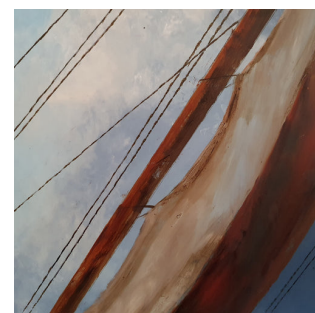

## Framed Dramatic Seascape, Oil Painting, Marine, Ship, Storm, Art, Original

**DESCRIPTION**

Our Stock # 18.6281

This is a framed, dramatic maritime oil painting by the renowned marine and equine artist David Chambers. 'Toil' is an original, oil on board painting from David's recent collection.

So many, so often will have been faced with conditions such as these whilst at sea, especially when working vessels were modest, sailing yachts. The efforts required by the crews of such ships to try and get home to the shore safely is a testament to the hard work of those who make their living from the sea. The ship's crew brace against the hull as it lists to one side within an excitable, cobalt and aqua blue sea. The gathering storm is doing its best to blot out the calm sky, whilst some gulls fly freely to the left of the frame.