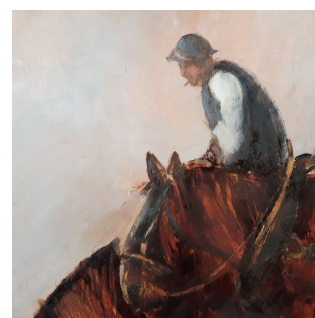

Framed Equine, Oil Painting, Horses, Art, Original, Nature, 30.5" x 26.5"

DESCRIPTION

Our Stock # 18.6365

This is a framed, equine oil painting by the renowned marine and equine artist David Chambers. 'Lead' is an original, oil on board painting from David's recent collection.

A beautiful scene, two grand working horses stop at a watering hole to re-hydrate. The rider sits atop the drinking horse with a hint of the setting sun colouring the wisps of clouds behind them. The wet ground underfoot reflects the scene above, with the horse's wet feathers upon his fetlocks picked out wonderfully.