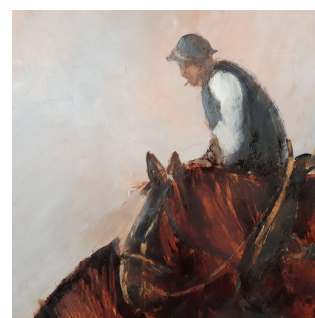

## Framed Equine, Oil Painting, Horses, Art, Original, Nature, 30.5" x 26.5"

**DESCRIPTION**

Our Stock # 18.6365

This is a framed, equine oil painting by the renowned marine and equine artist David Chambers. 'Lead' is an original, oil on board painting from David's recent collection.

A beautiful scene, two grand working horses stop at a watering hole to re-hydrate. The rider sits atop the drinking horse with a hint of the setting sun colouring the wisps of clouds behind them. The wet ground underfoot reflects the scene above, with the horse's wet feathers upon his fetlocks picked out wonderfully.