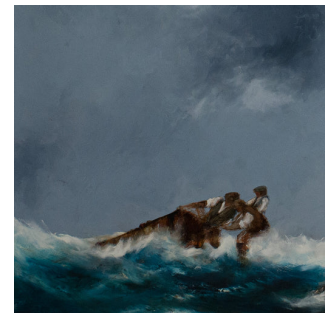

## Framed Maritime Seascape, Oil Painting, Marine, Art, Original, Fishermen

**DESCRIPTION**

Our Stock # 18.6366

This is a framed, maritime seascape oil painting by the renowned marine and equine artist David Chambers. 'Heave' is an original, oil on board painting from David's recent collection.

Working in unison to lift the heavy, sodden nets, a team of six crew work tirelessly within the waves. The catch nets, promising a bountiful harvest, can be seen cresting the sea as the wisps of white chop against the surface. The cool, grey sky sits above a dark aqua sea, whilst a few gulls dance freely over the hard working men.