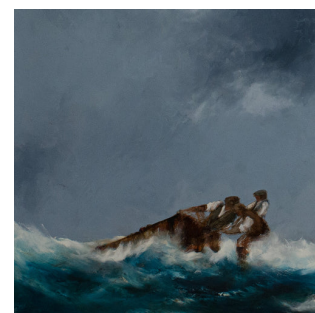

Framed Maritime Seascape, Oil Painting, Marine, Art, Original, Fishermen

**DESCRIPTION**

Our Stock # 18.6366

This is a framed, maritime seascape oil painting by the renowned marine and equine artist David Chambers. 'Heave' is an original, oil on board painting from David's recent collection.

Working in unison to lift the heavy, sodden nets, a team of six crew work tirelessly within the waves. The catch nets, promising a bountiful harvest, can be seen cresting the sea as the wisps of white chop against the surface. The cool, grey sky sits above a dark aqua sea, whilst a few gulls dance freely over the hard working men.