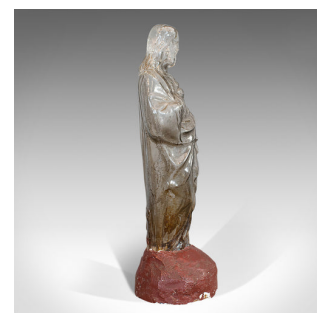

Antique Bonbon Jar, French, Glass, Fin De Siecle, Statue, Jesus Christ, 1900

DESCRIPTION

Our Stock # 18.6497

This is an antique bonbon jar. A French, glass confectionary statue depicting Jesus Christ and the sacred heart, dating to the late 19th century, circa 1900.

- Fascinating, fin de siècle French glassware
- Displays a desirable aged patina
- Glass in good, complete order
- Jesus Christ presented in iconic sacred heart pose
- Fine detail to chest with the corona of light emanating from the heart
- Hand-painted red base adds to the aged appeal
- Marked on rear with; Bonbons, John Tavernier

This is a fascinating antique French bonbon jar. Delivered polished and ready for the home.

Search [London Fine for #18.6497](#) , or scan the QR code for more photos and details

DIMENSIONS

Max Width: 15cm (6")
Max Depth: 14cm (5.5")
Max Height: 42.5cm (16.75")