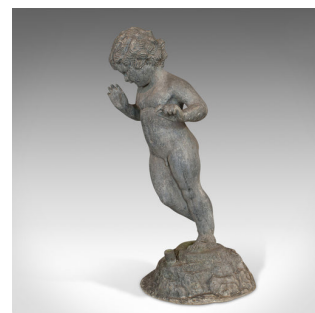

Antique Cherub, English, Lead, Putto, Statue, Ornamental Garden, Victorian, 1900

DESCRIPTION

Our Stock # 18.6501

This is an antique cherub. An English, lead putto statue, ideal for an ornamental garden, dating to the late Victorian period, circa 1900.

- A wonderfully substantial statue
- Displays a desirable aged patina
- Cast in lead, with skilled, fine definition
- Weighs a reassuring 19kg (41.9lb)
- A characterful set of facial features present, beneath a bouffant of hair
- Standing in a classical contraposto pose
- Domed base with hose attachment and spout to the underside
- Well suited for placement within an ornamental garden

This is a fantastic antique cherub, with considerable heft and set to grace any outdoor space. Solid construction, delivered ready for the home.

Search [London Fine for #18.6501](#), or scan the QR code for more photos and details

DIMENSIONS

Max Width: 24cm (9.5")

Max Depth: 23cm (9")

Max Height: 54cm (21.25")