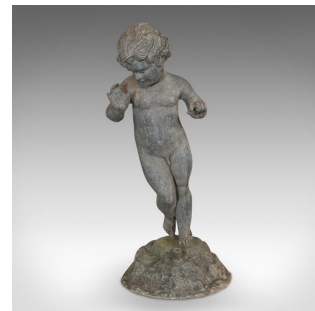

Antique Cherub, English, Lead, Putto, Statue, Ornamental Garden, Victorian, 1900

DESCRIPTION

Our Stock # 18.6501

This is an antique cherub. An English, lead putto statue, ideal for an ornamental garden, dating to the late Victorian period, circa 1900.

- A wonderfully substantial statue
- Displays a desirable aged patina
- Cast in lead, with skilled, fine definition
- Weighs a reassuring 19kg (41.9lb)
- A characterful set of facial features present, beneath a bouffant of hair
- Standing in a classical contraposto pose
- Domed base with hose attachment and spout to the underside
- Well suited for placement within an ornamental garden

This is a fantastic antique cherub, with considerable heft and set to grace any outdoor space. Solid construction, delivered ready for the home.

Search [London Fine for #18.6501](#), or scan the QR code for more photos and details

DIMENSIONS

Max Width: 24cm (9.5")

Max Depth: 23cm (9")

Max Height: 54cm (21.25")