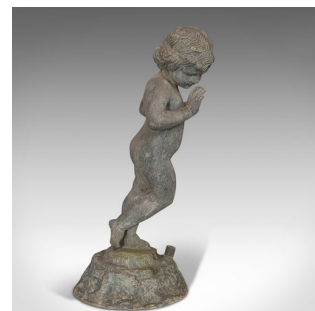

Antique Cherub, English, Lead, Putto, Statue, Ornamental Garden, Victorian, 1900

DESCRIPTION

Our Stock # 18.6501

This is an antique cherub. An English, lead putto statue, ideal for an ornamental garden, dating to the late Victorian period, circa 1900.

- A wonderfully substantial statue
- Displays a desirable aged patina
- Cast in lead, with skilled, fine definition
- Weighs a reassuring 19kg (41.9lb)
- A characterful set of facial features present, beneath a bouffant of hair
- Standing in a classical contraposto pose
- Domed base with hose attachment and spout to the underside
- Well suited for placement within an ornamental garden

This is a fantastic antique cherub, with considerable heft and set to grace any outdoor space. Solid construction, delivered ready for the home.

Search [London Fine for #18.6501](#), or scan the QR code for more photos and details

DIMENSIONS

Max Width: 24cm (9.5")

Max Depth: 23cm (9")

Max Height: 54cm (21.25")