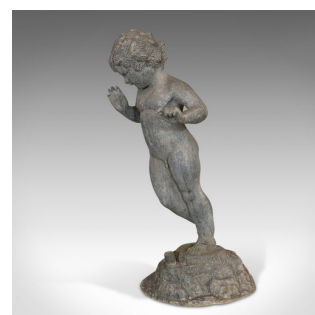

Antique Cherub, English, Lead, Putto, Statue, Ornamental Garden, Victorian, 1900

DESCRIPTION

Our Stock # 18.6501

This is an antique cherub. An English, lead putto statue, ideal for an ornamental garden, dating to the late Victorian period, circa 1900.

- A wonderfully substantial statue
- Displays a desirable aged patina
- Cast in lead, with skilled, fine definition
- Weighs a reassuring 19kg (41.9lb)
- A characterful set of facial features present, beneath a bouffant of hair
- Standing in a classical contraposto pose
- Domed base with hose attachment and spout to the underside
- Well suited for placement within an ornamental garden

This is a fantastic antique cherub, with considerable heft and set to grace any outdoor space. Solid construction, delivered ready for the home.

Search [London Fine for #18.6501](#), or scan the QR code for more photos and details

DIMENSIONS

Max Width: 24cm (9.5")

Max Depth: 23cm (9")

Max Height: 54cm (21.25")