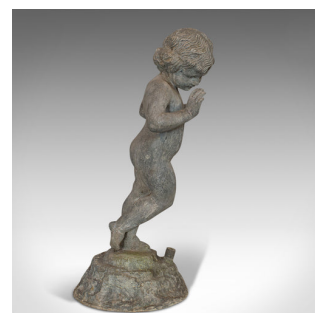

Antique Cherub, English, Lead, Putto, Statue, Ornamental Garden, Victorian, 1900

DESCRIPTION

Our Stock # 18.6501

This is an antique cherub. An English, lead putto statue, ideal for an ornamental garden, dating to the late Victorian period, circa 1900.

- A wonderfully substantial statue
- Displays a desirable aged patina
- Cast in lead, with skilled, fine definition
- Weighs a reassuring 19kg (41.9lb)
- A characterful set of facial features present, beneath a bouffant of hair
- Standing in a classical contraposto pose
- Domed base with hose attachment and spout to the underside
- Well suited for placement within an ornamental garden

This is a fantastic antique cherub, with considerable heft and set to grace any outdoor space. Solid construction, delivered ready for the home.

Search [London Fine for #18.6501](#), or scan the QR code for more photos and details

DIMENSIONS

Max Width: 24cm (9.5")

Max Depth: 23cm (9")

Max Height: 54cm (21.25")