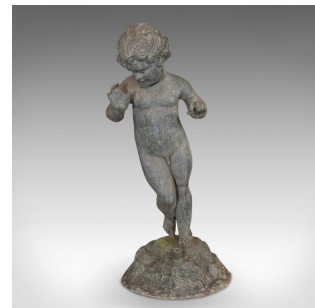

Antique Cherub, English, Lead, Putto, Statue, Ornamental Garden, Victorian, 1900

DESCRIPTION

Our Stock # 18.6501

This is an antique cherub. An English, lead putto statue, ideal for an ornamental garden, dating to the late Victorian period, circa 1900.

- A wonderfully substantial statue
- Displays a desirable aged patina
- Cast in lead, with skilled, fine definition
- Weighs a reassuring 19kg (41.9lb)
- A characterful set of facial features present, beneath a bouffant of hair
- Standing in a classical contraposto pose
- Domed base with hose attachment and spout to the underside
- Well suited for placement within an ornamental garden

This is a fantastic antique cherub, with considerable heft and set to grace any outdoor space. Solid construction, delivered ready for the home.

Search [London Fine for #18.6501](#), or scan the QR code for more photos and details

DIMENSIONS

Max Width: 24cm (9.5")

Max Depth: 23cm (9")

Max Height: 54cm (21.25")