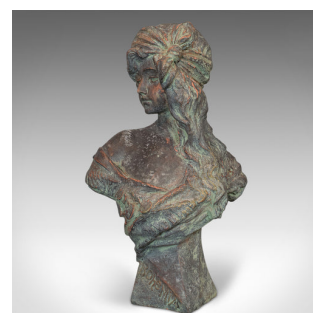

## Vintage Female Bust, French, Bronzed Stone, Portrait, Statue, Art Nouveau Taste

### DESCRIPTION

Our Stock # 18.6500

This is a vintage female bust. A French, bronzed stone portrait statue in Art Nouveau taste, dating to the late 20th century.

- Attractive female bust
- Displays a desirable aged patina
- Reconstituted stone in good order with a weight of 10.3kg (22.7lb)
- Superb colouration with weathered hues
- Pleasing female face beneath a full bodied head of hair
- Finished with a shall and decorated with medallions
- Marked to the front of base with Bohemia
- Rear hosts a signature 'F. Cily' and marked with '202 C.F. Paris'

This is an appealing vintage female bust in Art Nouveau taste. Delivered polished and ready for the home.

Search [London Fine for #18.6500](#) , or scan the QR code for more photos and details