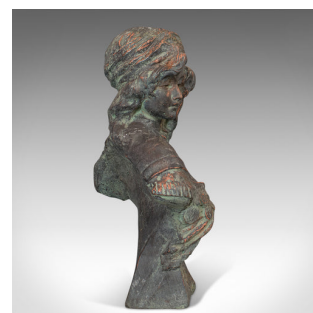

## Vintage Female Bust, French, Bronzed Stone, Portrait, Statue, Art Nouveau Taste

### DESCRIPTION

Our Stock # 18.6500

This is a vintage female bust. A French, bronzed stone portrait statue in Art Nouveau taste, dating to the late 20th century.

- Attractive female bust
- Displays a desirable aged patina
- Reconstituted stone in good order with a weight of 10.3kg (22.7lb)
- Superb colouration with weathered hues
- Pleasing female face beneath a full bodied head of hair
- Finished with a shall and decorated with medallions
- Marked to the front of base with Bohemia
- Rear hosts a signature 'F. Cily' and marked with '202 C.F. Paris'

This is an appealing vintage female bust in Art Nouveau taste. Delivered polished and ready for the home.

Search [London Fine for #18.6500](#) , or scan the QR code for more photos and details