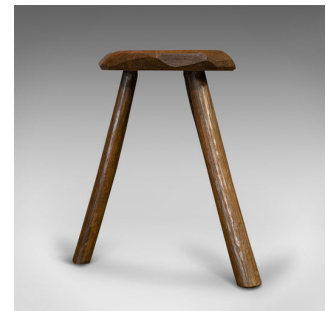

Antique Milking Stool, French, Elm, Hand Crafted, Rustic, Bench, Lamp, Victorian

DESCRIPTION

Our Stock # 18.6502

This is an antique milking stool. A French, elm hand crafted rustic bench, ideal for a vase or lamp stand, dating to the late Victorian period, circa 1900.

- Wonderful countryside appeal
- Displays a desirable aged patina
- Select elm shows fine grain interest
- Carved seat with appealing, chiselled edges
- Raised upon a trio of splayed legs
- Quality traditional through-dovetail leg joints

This is a superb, rustic antique milking bench with copious rural appeal. Solid joints and construction, delivered waxed, polished and ready for the home.

Search [London Fine for #18.6502](#) , or scan the QR code for more photos and details

DIMENSIONS

Max Width: 42cm (16.5")
 Max Depth: 37cm (14.5")
 Max Height: 45.5cm (18")
 Seat Width: 38cm (15")
 Seat Depth: 26cm (10.25")