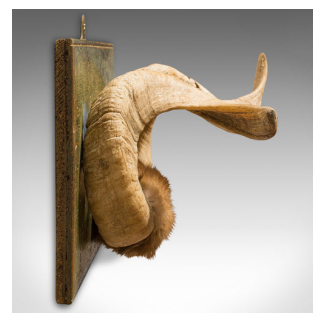

Antique Mounted Ibex Trophy, Continental, Decorative Horn, Wall, Display, 1900

DESCRIPTION

Our Stock # 18.6518

This is an antique mounted Ibex trophy. A Continental, decorative horn displayed on pine for wall hanging, dating to the late 19th century, circa 1900.

- Fascinating late Victorian trophy
- Displays a desirable aged patina
- Wonderfully gnarled Alpine Ibex horn in good order
- Mounted on an ivy green, painted pine background
- Horn resplendent with a tuft of hide
- Brass mounting eye fitted to the rear for wall hanging

This is as appealing antique mounted trophy. Delivered polished and ready for the home.

Search [London Fine for #18.6518](#), or scan the QR code for more photos and details

DIMENSIONS

Max Width: 35.5cm (14")