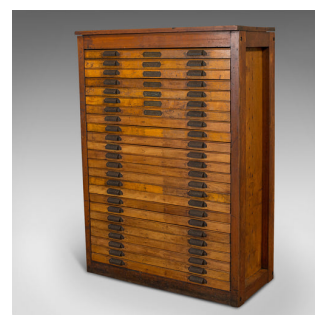

Large Antique Printer's Cabinet, Industrial, Plan Chest, Specimen, Art Vault

DESCRIPTION

Our Stock # 18.6505

This is a large antique printer's cabinet. An English, rare pitch pine industrial typeface chest, ideal as a plan chest, specimen or art vault with maker's mark for Caslon Printers, dating to the late 19th century, circa 1900.

- A fascinating industrial typeface cabinet
- Ideal as a plan chest, art or document vault
- Displays a desirable aged patina
- Pitch Pine shows fine grain interest and rich amber hues
- Iron hardware in good order throughout
- Suite of 24 full-width document drawers
 - Each dressed with a Caslon branded pair of cup handles, finished with chain link motif
 - Caslon is a well-known print and typesetter company, founded in 1720 and still family run today
 - Upper 7 drawers featuring unmarked label plates

This is a delightful antique printers cabinet, ideal for modern document or art storage.

Solid joints and construction delivered waxed, polished and ready for the home

DIMENSIONS

- Max Width: 89cm (35")
- Max Depth: 42cm (16.5")
- Max Height: 125.5cm (49.5")
- Internal Drawer Width: 75.5cm (29.75")
- Internal Drawer Depth: 33cm (13")
- Internal Drawer Height: 3.5cm (1.5")