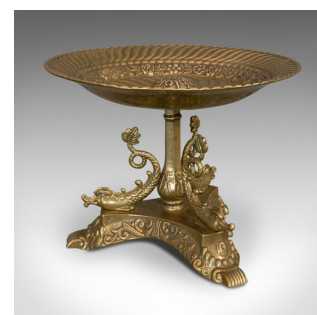

Vintage Fruit Bowl, Oriental, Art Deco, Serving Dish, 20th Century, Circa 1950

DESCRIPTION

Our Stock # 18.6529

This is a vintage fruit bowl. An Oriental, brass Art Deco grape serving dish, dating to the mid 20th century, circa 1950.

- Wonderfully ornate serving bowl
- Displays a desirable aged patina
- Brass shows fine golden tones
- Elaborate Art Deco taste to the concentric patterns
- Raised central dome with acanthus detail
- Standing upon an elongated bulb central column
- Presented upon a trio of swept feet
- Wonderful Oriental dragon fish curve sinuously at the base
- Shaped aprons feature scroll motif, leading to decorative claw feet

This is an appealing vintage fruit bowl, sure to grace any dinner party as a centrepiece. Delivered polished and ready for the home.

Search [London Fine for #18.6529](#) , or scan the QR code for more photos and details

DIMENSIONS

Max Width: 23cm (9")
Max Depth: 23cm (9")
Max Height: 17.5cm (7")

LIST PRICE

£425.00