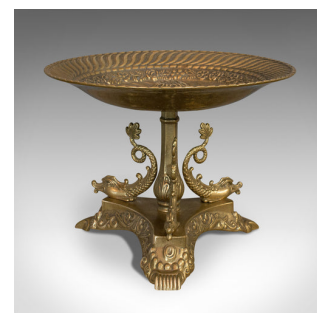

Vintage Fruit Bowl, Oriental, Art Deco, Serving Dish, 20th Century, Circa 1950

DESCRIPTION

Our Stock # 18.6529

This is a vintage fruit bowl. An Oriental, brass Art Deco grape serving dish, dating to the mid 20th century, circa 1950.

- Wonderfully ornate serving bowl
- Displays a desirable aged patina
- Brass shows fine golden tones
- Elaborate Art Deco taste to the concentric patterns
- Raised central dome with acanthus detail
- Standing upon an elongated bulb central column
- Presented upon a trio of swept feet
- Wonderful Oriental dragon fish curve sinuously at the base
- Shaped aprons feature scroll motif, leading to decorative claw feet

This is an appealing vintage fruit bowl, sure to grace any dinner party as a centrepiece. Delivered polished and ready for the home.

Search [London Fine for #18.6529](#) , or scan the QR code for more photos and details

DIMENSIONS

Max Width: 23cm (9")
Max Depth: 23cm (9")
Max Height: 17.5cm (7")

LIST PRICE

£425.00