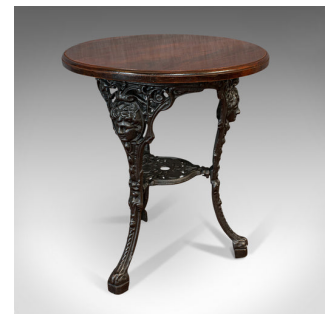

Antique Britannia Table, English, Cast Iron, Beech, Outdoor, Garden, Circa 1900

**DESCRIPTION**

Our Stock # 18.6493

This is an antique Britannia table. An English, cast iron and beech outdoor garden table, dating to the late 19th century, circa 1900.

- Attractive period table
- Displays a desirable aged patina
- Dark stained beech shows fine grain interest
- Elaborate cast iron legs with consistent graphite finish
- Generous top with tiered, rolled edge
- Table knees with wonderful figural relief and pierced aprons
- Lower pot tray features heart motif within a cloverleaf array
- Standing upon cabriole legs with raised claw feet

This is a fine antique Britannia table, well suited for outdoor use or as a gaming table. Solid joints and construction, delivered waxed, polished and ready for the home.

Search [London Fine for #18.6493](#) , or scan the QR code for more photos and details

**DIMENSIONS**

Max Width: 61.5cm (24.25")

Max Depth: 61.5cm (24.25")

Max Height: 70.5cm (27.75")