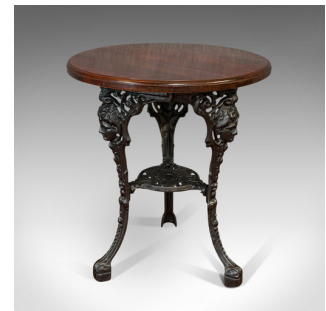

Antique Britannia Table, English, Cast Iron, Beech, Outdoor, Garden, Circa 1900

**DESCRIPTION**

Our Stock # 18.6493

This is an antique Britannia table. An English, cast iron and beech outdoor garden table, dating to the late 19th century, circa 1900.

- Attractive period table
- Displays a desirable aged patina
- Dark stained beech shows fine grain interest
- Elaborate cast iron legs with consistent graphite finish
- Generous top with tiered, rolled edge
- Table knees with wonderful figural relief and pierced aprons
- Lower pot tray features heart motif within a cloverleaf array
- Standing upon cabriole legs with raised claw feet

This is a fine antique Britannia table, well suited for outdoor use or as a gaming table. Solid joints and construction, delivered waxed, polished and ready for the home.

Search [London Fine for #18.6493](#) , or scan the QR code for more photos and details

**DIMENSIONS**

Max Width: 61.5cm (24.25")

Max Depth: 61.5cm (24.25")

Max Height: 70.5cm (27.75")