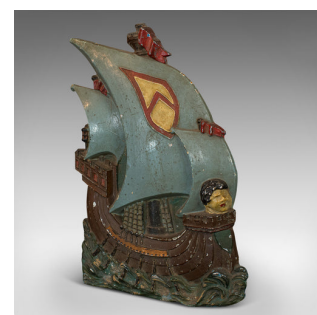

Vintage Naval Ship Plaque, English, Cast Metal, Maritime, Relief, Circa 1940

DESCRIPTION

Our Stock # 18.6473

This is a vintage naval ship plaque. An English, cast white metal maritime relief with hand-painted finish, dating to the mid 20th century, circa 1940.

- An unusual mid-century maritime piece
- Displays a desirable aged patina
- Cast white metal relief in good order
- Hand-painted in nautical hues
- Depicting a galleon with sails at full mast
- Bow decorated with a large figurehead
- The hull replete with oars above a cresting sea
- Maker's mark and to the rear – Rogarn, Worcester Park, RG300

This is a fascinating and unusual vintage naval ship plaque, well suited to the maritime collector. Delivered ready for the home.

Search [London Fine for #18.6473](#) , or scan the QR code for more photos and details

DIMENSIONS

Max Width: 23cm (9")

Max Depth: 3cm (1.25")

Max Height: 34.5cm (13.5")