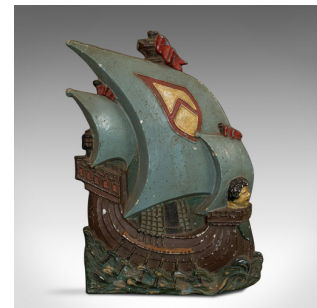

Vintage Naval Ship Plaque, English, Cast Metal, Maritime, Relief, Circa 1940

DESCRIPTION

Our Stock # 18.6473

This is a vintage naval ship plaque. An English, cast white metal maritime relief with hand-painted finish, dating to the mid 20th century, circa 1940.

- An unusual mid-century maritime piece
- Displays a desirable aged patina
- Cast white metal relief in good order
- Hand-painted in nautical hues
- Depicting a galleon with sails at full mast
- Bow decorated with a large figurehead
- The hull replete with oars above a cresting sea
- Maker's mark and to the rear – Rogarn, Worcester Park, RG300

This is a fascinating and unusual vintage naval ship plaque, well suited to the maritime collector. Delivered ready for the home.

Search [London Fine for #18.6473](#) , or scan the QR code for more photos and details

DIMENSIONS

Max Width: 23cm (9")

Max Depth: 3cm (1.25")

Max Height: 34.5cm (13.5")