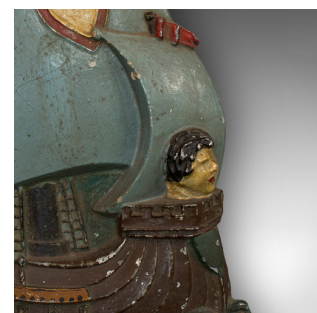

Vintage Naval Ship Plaque, English, Cast Metal, Maritime, Relief, Circa 1940

DESCRIPTION

Our Stock # 18.6473

This is a vintage naval ship plaque. An English, cast white metal maritime relief with hand-painted finish, dating to the mid 20th century, circa 1940.

- An unusual mid-century maritime piece
- Displays a desirable aged patina
- Cast white metal relief in good order
- Hand-painted in nautical hues
- Depicting a galleon with sails at full mast
- Bow decorated with a large figurehead
- The hull replete with oars above a cresting sea
- Maker's mark and to the rear – Rogarn, Worcester Park, RG300

This is a fascinating and unusual vintage naval ship plaque, well suited to the maritime collector. Delivered ready for the home.

Search [London Fine for #18.6473](#) , or scan the QR code for more photos and details

DIMENSIONS

Max Width: 23cm (9")

Max Depth: 3cm (1.25")

Max Height: 34.5cm (13.5")