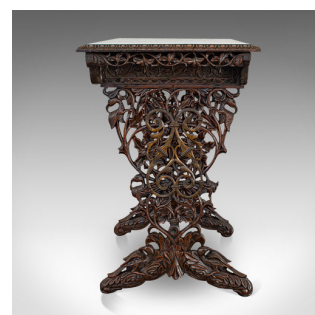

Antique Small Writing Desk, Asian, Rosewood, Side, Lamp, Table, Victorian, 1850

**DESCRIPTION**

Our Stock # 18.6478

This is an antique small writing desk. An Asian, rosewood side or lamp table dating to the early Victorian period, circa 1850.

- Rare and hugely ornate and striking small desk
- Displays a desirable aged patina
- Rosewood resplendent with fine grain interest
- Rich, deep hues throughout its wax polish finish
- Stout top with egg and dart continuous edge carvings
- Front apron with carved frieze panel of foliate motif
- Drawer dressed with an inset, working brass lock – key present
  - Opens to reveal a trio of compartments, the central leather skiver set within a reverse opening lid
- Acanthus corner brackets adorn the edges of each apron
  - Raised upon profusely pierced legs with bird and vine carvings and delightfully ornate brass forms
  - Broad, gently arched stretcher with further foliate and leaf decoration

Search [London Fine for #18.6478](#) , or scan the QR code for more photos and details

**DIMENSIONS**

Max Width: 76cm (30")  
 Max Depth: 46cm (18")  
 Max Height: 72cm (28.25")