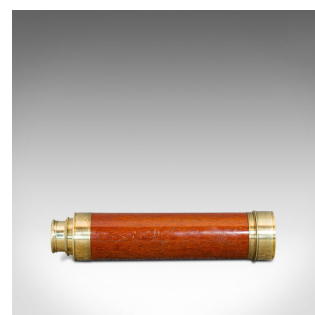

## Antique 3 Draw Refractor, English, Terrestrial, Telescope, Berge, Georgian, 1805

### DESCRIPTION

Our Stock # 18.6549

This is an antique 3-draw refractor. An English, terrestrial and astronomical telescope by Matthew Berge, dating to the Georgian period, circa 1805.

Perfect for bird watching, landscape appreciation, wildlife, or maritime observation. Equally suitable for observing the night sky

- An attractive telescope with high Georgian appeal
- Displays a desirable aged patina
- Bright russet hues to the primary barrel
- 3 draws operating with smooth action
- Clear, bright objective lens with a diameter of 38mm (1.5")
- Brass dust cap present for the objective
- Swivel dust cap to the flared eyepiece
- Engraved with Berge, London 'Late Ramsden'

This is a fine antique refractor, with the benefit of Berge's expertise learnt from being foreman to the renowned Jesse Ramsden, and a continuation of his master's work. As good to use today as it was 200 years ago. Delivered polished and ready for use or display and supplied with a London Fine oak and brass 'Captain's Stand'