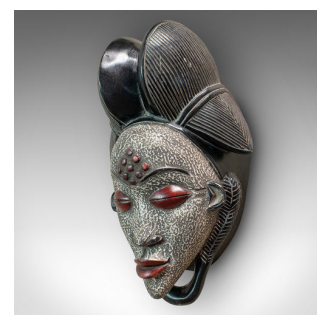

Vintage Gabonese Punu Mask, African, Tropical Hardwood, Decorative, Tribal, 1970

DESCRIPTION

Our Stock # 18.6566

This is a vintage Gabonese Punu mask. An African, tropical hardwood decorative tribal mask, dating to the 20th century, circa 1970.

- Fascinating detail and visual appeal
- Displays a desirable aged patina
- Carved tropical hardwood in good order
- Small hanging loop to rear for wall mounting
- The ceremonial mask of the Punu tribe from Gabon
- Red and black facial details against a mottled ground
- Elaborate pinstripe detail to head dress
- Hand-chipped finish to reverse of mask

This is an attractive vintage Punu mask, with high decorative appeal. Delivered ready for the home.

Search [London Fine for #18.6566](#) , or scan the QR code for more photos and details

DIMENSIONS

Max Width: 23cm (9")