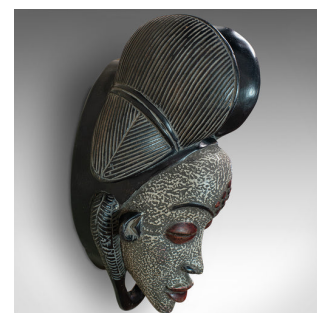

Vintage Gabonese Punu Mask, African, Tropical Hardwood, Decorative, Tribal, 1970

DESCRIPTION

Our Stock # 18.6566

This is a vintage Gabonese Punu mask. An African, tropical hardwood decorative tribal mask, dating to the 20th century, circa 1970.

- Fascinating detail and visual appeal
- Displays a desirable aged patina
- Carved tropical hardwood in good order
- Small hanging loop to rear for wall mounting
- The ceremonial mask of the Punu tribe from Gabon
- Red and black facial details against a mottled ground
- Elaborate pinstripe detail to head dress
- Hand-chipped finish to reverse of mask

This is an attractive vintage Punu mask, with high decorative appeal. Delivered ready for the home.

Search [London Fine for #18.6566](#) , or scan the QR code for more photos and details

DIMENSIONS

Max Width: 23cm (9")