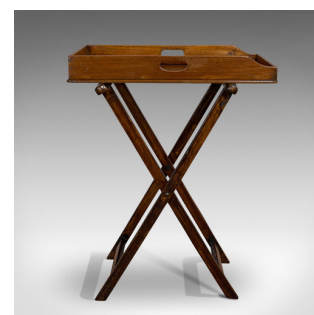

Antique Butler's Tray, English, Mahogany, Serving, Table, Service Set, Victorian

DESCRIPTION

Our Stock # 18.6553

This is an antique butler's tray. An English, mahogany serving tray table and folding stand set, dating to the Victorian period, circa 1880.

- Add some Victorian chic to your afternoon tea
- Displays a desirable aged patina
- Mahogany shows fine grain interest
- Rich, deep caramel hues to the wax polish finish
- Generously sized serving tray with a pair of grasps
- Standing at a convenient height of 84cm (33") upon stand
- Folding stand raised on a pair of X-brace legs with uniting stretchers
- Quality, woven webbing provides an attractive, stable platform

This is a fascinating antique butler's tray, from the Victorian period. Solid joints and construction, delivered waxed, polished and ready for the home.

Search [London Fine for #18.6553](#), or scan the QR code for more photos and details

DIMENSIONS

Max Width: 64.5cm (25.5")

Max Depth: 43cm (17")

Max Height: 84cm (33")

Butler's Tray Width: 64.5cm (25.5")

Butler's Tray Depth: 39.5cm (15.5")

Butler's Tray Height: 8.5cm (3.25")