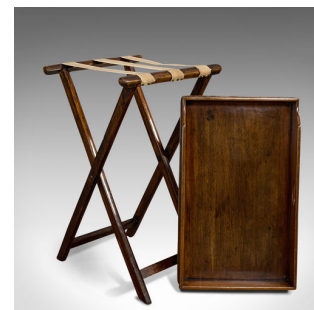

Antique Butler's Tray, English, Mahogany, Serving, Table, Service Set, Victorian

DESCRIPTION

Our Stock # 18.6553

This is an antique butler's tray. An English, mahogany serving tray table and folding stand set, dating to the Victorian period, circa 1880.

- Add some Victorian chic to your afternoon tea
- Displays a desirable aged patina
- Mahogany shows fine grain interest
- Rich, deep caramel hues to the wax polish finish
- Generously sized serving tray with a pair of grasps
- Standing at a convenient height of 84cm (33") upon stand
- Folding stand raised on a pair of X-brace legs with uniting stretchers
- Quality, woven webbing provides an attractive, stable platform

This is a fascinating antique butler's tray, from the Victorian period. Solid joints and construction, delivered waxed, polished and ready for the home.

Search [London Fine for #18.6553](#), or scan the QR code for more photos and details

DIMENSIONS

Max Width: 64.5cm (25.5")

Max Depth: 43cm (17")

Max Height: 84cm (33")

Butler's Tray Width: 64.5cm (25.5")

Butler's Tray Depth: 39.5cm (15.5")

Butler's Tray Height: 8.5cm (3.25")