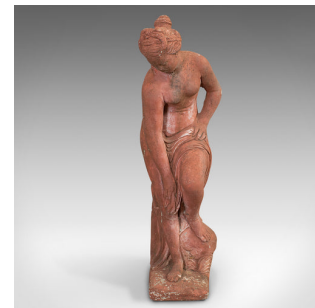

Vintage Garden Statue, English, Reconstituted Stone, Outdoor, Figure, C.1970

DESCRIPTION

Our Stock # 18.6589

This is a vintage garden statue. An English reconstituted stone outdoor figure, dating to the late 20th century, circa 1970.

- Resplendent in appealing terracotta hues
- Displays a desirable aged patina
- Reconstituted stone in good order throughout
- Depicts a woman in classic pudica pose
- Ideal for an ornamental garden or other outdoor space

Pleasingly heavy at 42kg (92.5lb)

This is a fascinating vintage garden statue. Delivered ready for display.

Search [London Fine for #18.6589](#) , or scan the QR code for more photos and details

DIMENSIONS