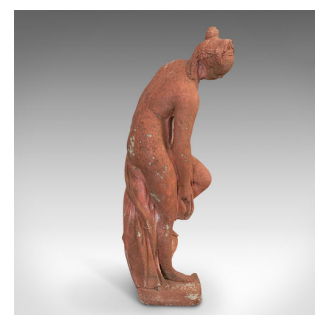

Vintage Garden Statue, English, Reconstituted Stone, Outdoor, Figure, C.1970

DESCRIPTION

Our Stock # 18.6589

This is a vintage garden statue. An English reconstituted stone outdoor figure, dating to the late 20th century, circa 1970.

- Resplendent in appealing terracotta hues
- Displays a desirable aged patina
- Reconstituted stone in good order throughout
- Depicts a woman in classic pudica pose
- Ideal for an ornamental garden or other outdoor space

Pleasingly heavy at 42kg (92.5lb)

This is a fascinating vintage garden statue. Delivered ready for display.

Search [London Fine for #18.6589](#) , or scan the QR code for more photos and details

DIMENSIONS