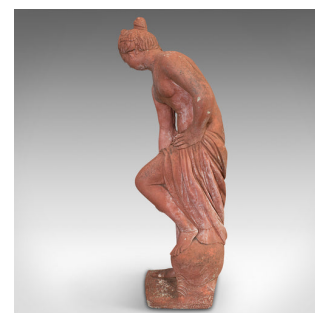

Vintage Garden Statue, English, Reconstituted Stone, Outdoor, Figure, C.1970

DESCRIPTION

Our Stock # 18.6589

This is a vintage garden statue. An English reconstituted stone outdoor figure, dating to the late 20th century, circa 1970.

- Resplendent in appealing terracotta hues
- Displays a desirable aged patina
- Reconstituted stone in good order throughout
- Depicts a woman in classic pudica pose
- Ideal for an ornamental garden or other outdoor space

Pleasingly heavy at 42kg (92.5lb)

This is a fascinating vintage garden statue. Delivered ready for display.

Search [London Fine for #18.6589](#) , or scan the QR code for more photos and details

DIMENSIONS