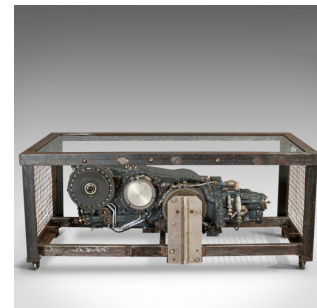

Vintage Coffee Table, English, Industrial Taste, RAF Tornado, Aviation Gearbox

DESCRIPTION

Our Stock # 18.6592

This is a vintage coffee table. An English, steel and glass table in industrial taste with a genuine RAF Tornado gearbox, dating to the late 20th century.

- A rare and truly wonderful bespoke coffee table
- Displays a desirable aged patina
- Steel frame showing fascinating industrial weathering
- Toughened glass table top in good order
- Bask in the scale and wonder of the BMW Rolls Royce gearbox whilst you relax
- Casing finished in steel blue with cast fittings and pipe work adding contrast
- Benefits from several serial number plates
 - Details from the main serial plate includes its date of manufacture and NATO number
- Solid metal plate holds the gearbox within the frame on the front side
- Attractive cast alloy mount resides to the reverse, to aid the floating effect
- Industrial chic mesh to each end of the table affords further viewing

Search [London Fine for #18.6592](#) , or scan the QR code for more photos and details

DIMENSIONS

Max Width: 125cm (49.25")

Max Depth: 59.5cm (23.5")

Max Height: 54cm (21.25")