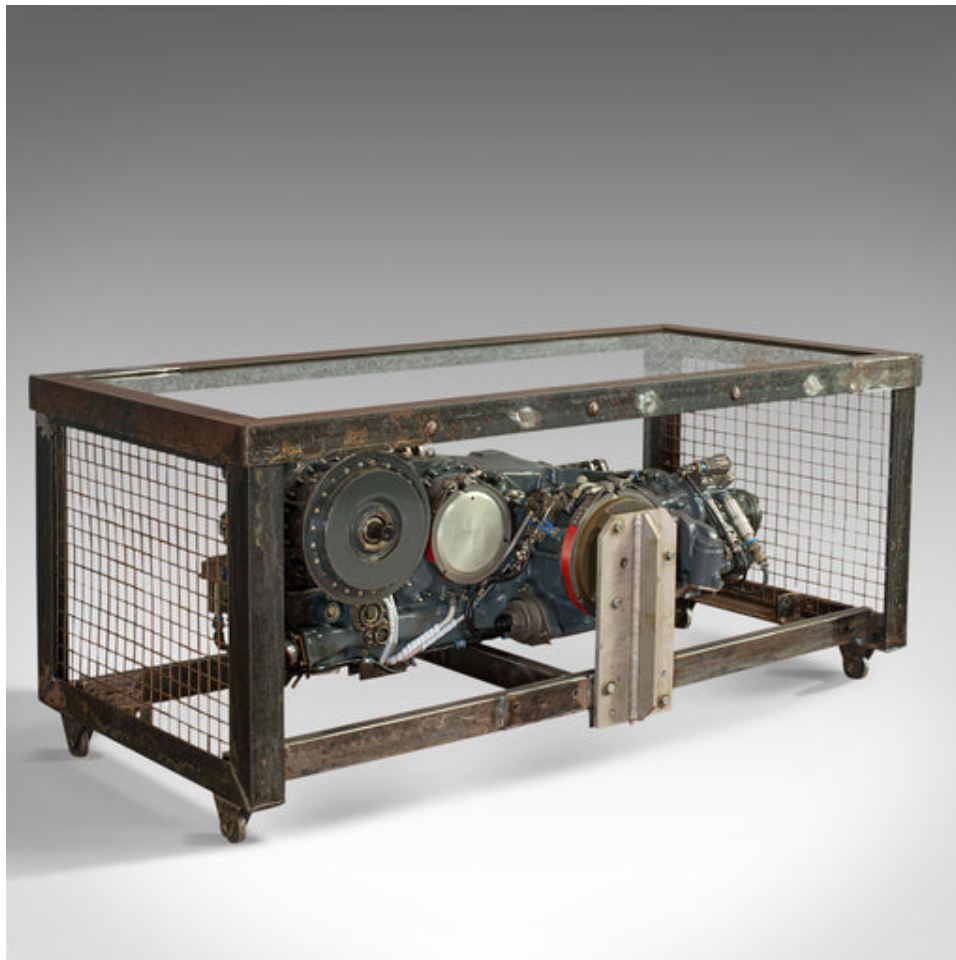

Vintage Coffee Table, English, Industrial Taste, RAF Tornado, Aviation Gearbox

DESCRIPTION

Our Stock # 18.6592

This is a vintage coffee table. An English, steel and glass table in industrial taste with a genuine RAF Tornado gearbox, dating to the late 20th century.

- A rare and truly wonderful bespoke coffee table
- Displays a desirable aged patina
- Steel frame showing fascinating industrial weathering
- Toughened glass table top in good order
- Bask in the scale and wonder of the BMW Rolls Royce gearbox whilst you relax
- Casing finished in steel blue with cast fittings and pipe work adding contrast
- Benefits from several serial number plates
 - Details from the main serial plate includes its date of manufacture and NATO number
- Solid metal plate holds the gearbox within the frame on the front side
- Attractive cast alloy mount resides to the reverse, to aid the floating effect
- Industrial chic mesh to each end of the table affords further viewing

Search [London Fine for #18.6592](#) , or scan the QR code for more photos and details

DIMENSIONS

Max Width: 125cm (49.25")

Max Depth: 59.5cm (23.5")

Max Height: 54cm (21.25")