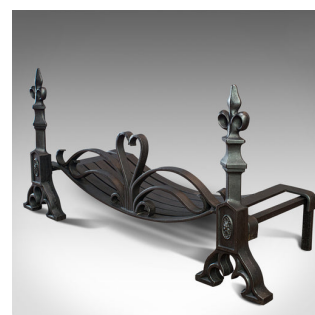

Antique Fireplace Set, English, Fire Grate, Andirons, Art Nouveau, Victorian

DESCRIPTION

Our Stock # 18.6582

This is an antique fireplace set. An English, wrought iron fire grate and pair of andirons in Art Nouveau taste, dating to the Victorian period, circa 1900.

- Appealing Art Nouveau taste
- Displays a desirable aged patina
- Attractive fire grate crafted from wrought iron
- Good consistent colour to the graphite finish
- Sweeping Art Nouveau arch-work to the front of grate, united in a heart motif
- Concave base with inset slats
- Cast iron fire dogs with bold fleur-de-lys toppers
- Shaped feet sitting beneath an inset frieze and small patera

This is a fine antique fireplace set, with desirable Art Nouveau taste. Delivered polished and ready for the fireside.

Search [London Fine for #18.6582](#) , or scan the QR code for more photos and details