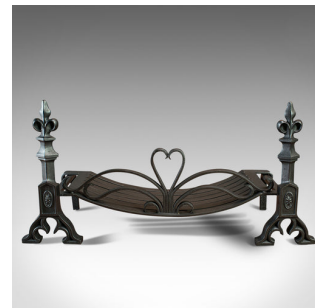

Antique Fireplace Set, English, Fire Grate, Andirons, Art Nouveau, Victorian

DESCRIPTION

Our Stock # 18.6582

This is an antique fireplace set. An English, wrought iron fire grate and pair of andirons in Art Nouveau taste, dating to the Victorian period, circa 1900.

- Appealing Art Nouveau taste
- Displays a desirable aged patina
- Attractive fire grate crafted from wrought iron
- Good consistent colour to the graphite finish
- Sweeping Art Nouveau arch-work to the front of grate, united in a heart motif
- Concave base with inset slats
- Cast iron fire dogs with bold fleur-de-lys toppers
- Shaped feet sitting beneath an inset frieze and small patera

This is a fine antique fireplace set, with desirable Art Nouveau taste. Delivered polished and ready for the fireside.

Search [London Fine for #18.6582](#) , or scan the QR code for more photos and details

DIMENSIONS

Max Width: 101.5cm (40")
 Max Depth: 44.5cm (17.5")
 Max Height: 57.5cm (22.75")
 Andiron Width: 24cm (9.5")
 Andiron Depth: 45cm (17.75")
 Andiron Height: 57.5cm (22.75")