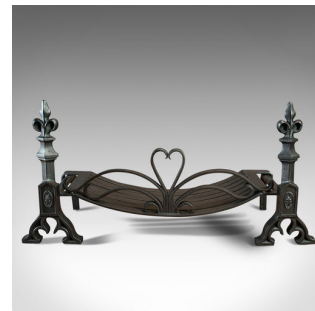

## Antique Fireplace Set, English, Fire Grate, Andirons, Art Nouveau, Victorian

### DESCRIPTION

Our Stock # 18.6582

This is an antique fireplace set. An English, wrought iron fire grate and pair of andirons in Art Nouveau taste, dating to the Victorian period, circa 1900.

- Appealing Art Nouveau taste
- Displays a desirable aged patina
- Attractive fire grate crafted from wrought iron
- Good consistent colour to the graphite finish
- Sweeping Art Nouveau arch-work to the front of grate, united in a heart motif
- Concave base with inset slats
- Cast iron fire dogs with bold fleur-de-lys toppers
- Shaped feet sitting beneath an inset frieze and small patera

This is a fine antique fireplace set, with desirable Art Nouveau taste. Delivered polished and ready for the fireside.

Search [London Fine for #18.6582](#) , or scan the QR code for more photos and details

### DIMENSIONS

Max Width: 101.5cm (40")  
 Max Depth: 44.5cm (17.5")  
 Max Height: 57.5cm (22.75")  
 Andiron Width: 24cm (9.5")  
 Andiron Depth: 45cm (17.75")  
 Andiron Height: 57.5cm (22.75")