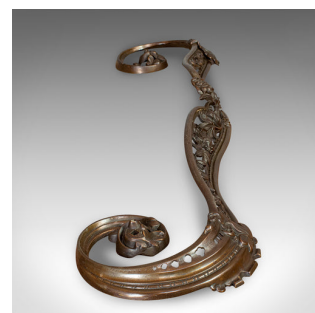

Antique Art Nouveau Fire Kerb, French, Cast Iron, Fireside Surround, Circa 1920

**DESCRIPTION**

Our Stock # 18.6616

This is an antique Art Nouveau fire kerb. A French, cast iron fireside surround, dating to the early 20th century, circa 1920.

- Elegant fire curb with classic Art Nouveau taste
- Displays a desirable aged patina
- Cast Iron shows appealing bronzing
- Pierced back kerb decorated with foliate motif
- The centre finished with a prominent sunflower against twisting vines
- Sinuously scrolled shoulders make for an attractive surround

This is an appealing antique fire kerb with fine Art Nouveau taste. Delivered polished and ready for the fire side.

Search [London Fine for #18.6616](#) , or scan the QR code for more photos and details

DIMENSIONS

Max Width: 142cm (56")

Max Depth: 31cm (12.25")

Max Height: 14cm (5.5")

Internal Width: 89.5cm (35.25")