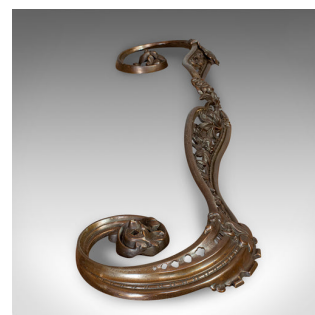

## Antique Art Nouveau Fire Kerb, French, Cast Iron, Fireside Surround, Circa 1920

**DESCRIPTION**

Our Stock # 18.6616

This is an antique Art Nouveau fire kerb. A French, cast iron fireside surround, dating to the early 20th century, circa 1920.

- Elegant fire curb with classic Art Nouveau taste
- Displays a desirable aged patina
- Cast Iron shows appealing bronzing
- Pierced back kerb decorated with foliate motif
- The centre finished with a prominent sunflower against twisting vines
- Sinuously scrolled shoulders make for an attractive surround

This is an appealing antique fire kerb with fine Art Nouveau taste. Delivered polished and ready for the fire side.

Search [London Fine for #18.6616](#) , or scan the QR code for more photos and details

**DIMENSIONS**

Max Width: 142cm (56")

Max Depth: 31cm (12.25")

Max Height: 14cm (5.5")

Internal Width: 89.5cm (35.25")