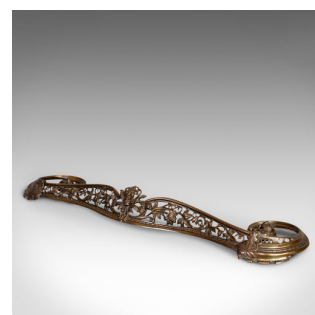

## Antique Art Nouveau Fire Kerb, French, Cast Iron, Fireside Surround, Circa 1920

**DESCRIPTION**

Our Stock # 18.6616

This is an antique Art Nouveau fire kerb. A French, cast iron fireside surround, dating to the early 20th century, circa 1920.

- Elegant fire curb with classic Art Nouveau taste
- Displays a desirable aged patina
- Cast Iron shows appealing bronzing
- Pierced back kerb decorated with foliate motif
- The centre finished with a prominent sunflower against twisting vines
- Sinuously scrolled shoulders make for an attractive surround

This is an appealing antique fire kerb with fine Art Nouveau taste. Delivered polished and ready for the fire side.

Search [London Fine for #18.6616](#) , or scan the QR code for more photos and details