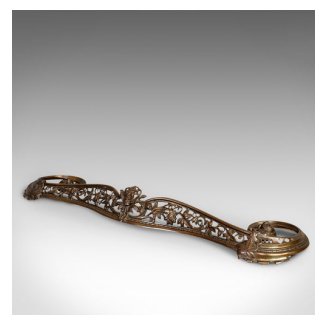

Antique Art Nouveau Fire Kerb, French, Cast Iron, Fireside Surround, Circa 1920

**DESCRIPTION**

Our Stock # 18.6616

This is an antique Art Nouveau fire kerb. A French, cast iron fireside surround, dating to the early 20th century, circa 1920.

- Elegant fire curb with classic Art Nouveau taste
- Displays a desirable aged patina
- Cast Iron shows appealing bronzing
- Pierced back kerb decorated with foliate motif
- The centre finished with a prominent sunflower against twisting vines
- Sinuously scrolled shoulders make for an attractive surround

This is an appealing antique fire kerb with fine Art Nouveau taste. Delivered polished and ready for the fire side.

Search [London Fine for #18.6616](#) , or scan the QR code for more photos and details