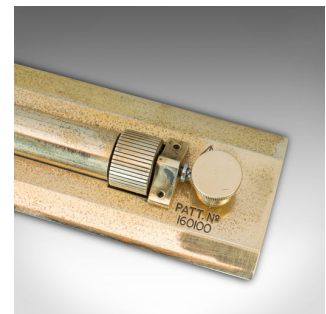

Vintage Rolling Rule, English, Brass, Scientific Instrument, Navigation, C.1950

DESCRIPTION

Our Stock # 18.6668

This is a vintage rolling rule. An English, brass scientific instrument to aid navigation, dating to the mid 20th century, circa 1950.

- Attractive period instrument
- Displays a desirable aged patina
-

Solid brass shows mellow golden hues

- Used to draw parallel lines on navigation charts
- Replete with the Ministry of Defence arrow mark and 160100 patent number
- Oak faced box shows fine grain interest

This is a charming vintage rolling rule, well suited to display in the study. Delivered polished and ready for the desktop.

Search [London Fine for #18.6668](#) , or scan the QR code for more photos and details

DIMENSIONS

Max Width: 48.5cm (19")
 Max Depth: 13cm (5")
 Max Height: 4.5cm (1.75")
 Ruler Width: 45.5cm (18")
 Ruler Depth: 6.5cm (2.5")
 Ruler Height: 2.5cm (1")

LIST PRICE

£395.00