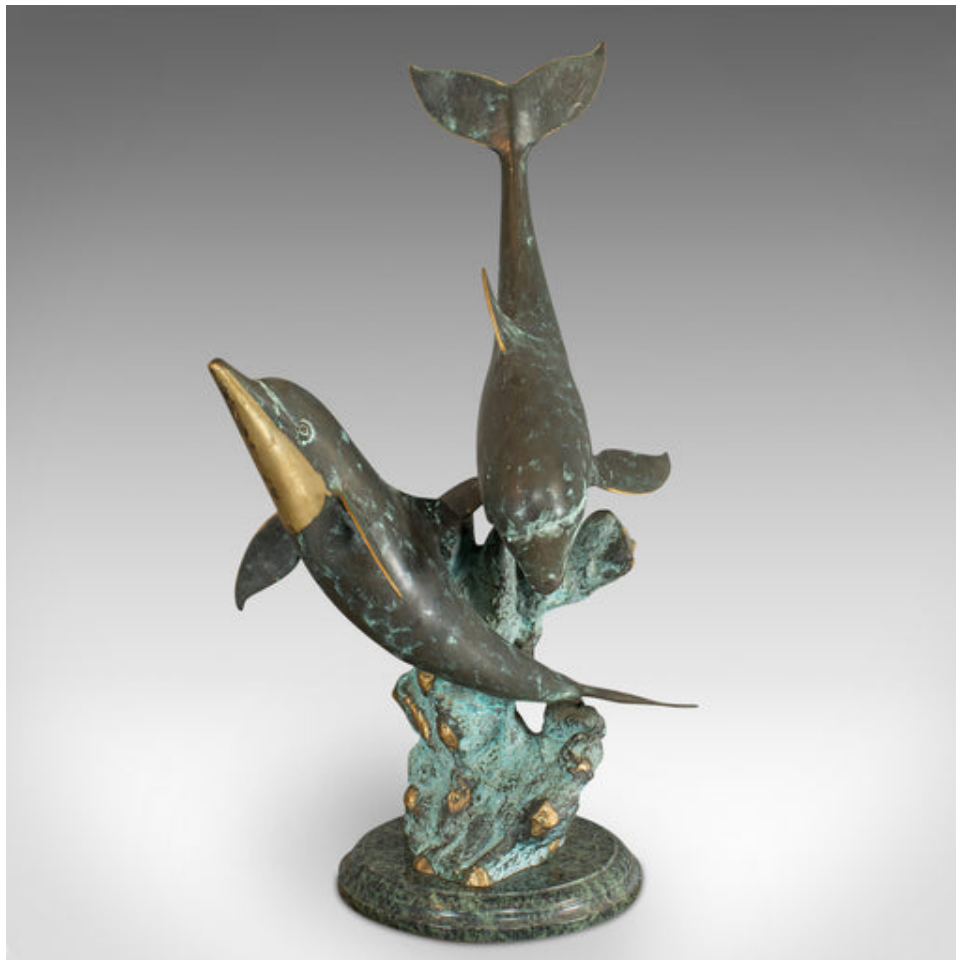

## Large Vintage Dolphin Statue, American, Bronze, Ornamental Marine Display Piece

### DESCRIPTION

Our Stock # 18.6675

This is a large, vintage dolphin statue. An American, bronze ornamental marine display piece, dating to the late 20th century.

- Truly impressive size and pleasingly heavy
- Displays a desirable aged patina
- Cast in bronze with fine detail and great colouration
- Wonderfully weathered to mimic underwater ripples against the dolphin's form
- A pair of elegant dolphins frolic above a coral formation
- Lovingly recreated fins and characteristic features
- Fine, statuesque forms make this suitable for central room placement
- Standing upon a Belgian marble base

This is a fascinating, large vintage dolphin statue. Capturing the joyful nature of dolphins at play, this is a delightful display piece and one which would grace any surface or showcase. Delivered polished and ready for the home.

### DIMENSIONS

Max Width: 38cm (15")

Max Depth: 39cm (15.25")

Max Height: 68cm (26.75")