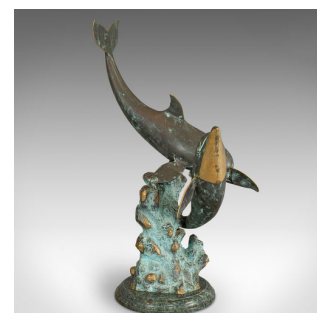

## Large Vintage Dolphin Statue, American, Bronze, Ornamental Marine Display Piece

### DESCRIPTION

Our Stock # 18.6675

This is a large, vintage dolphin statue. An American, bronze ornamental marine display piece, dating to the late 20th century.

- Truly impressive size and pleasingly heavy
- Displays a desirable aged patina
- Cast in bronze with fine detail and great colouration
- Wonderfully weathered to mimic underwater ripples against the dolphin's form
- A pair of elegant dolphins frolic above a coral formation
- Lovingly recreated fins and characteristic features
- Fine, statuesque forms make this suitable for central room placement
- Standing upon a Belgian marble base

This is a fascinating, large vintage dolphin statue. Capturing the joyful nature of dolphins at play, this is a delightful display piece and one which would grace any surface or showcase. Delivered polished and ready for the home.