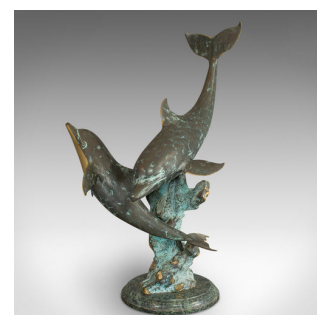

## Large Vintage Dolphin Statue, American, Bronze, Ornamental Marine Display Piece

### DESCRIPTION

Our Stock # 18.6675

This is a large, vintage dolphin statue. An American, bronze ornamental marine display piece, dating to the late 20th century.

- Truly impressive size and pleasingly heavy
- Displays a desirable aged patina
- Cast in bronze with fine detail and great colouration
- Wonderfully weathered to mimic underwater ripples against the dolphin's form
- A pair of elegant dolphins frolic above a coral formation
- Lovingly recreated fins and characteristic features
- Fine, statuesque forms make this suitable for central room placement
- Standing upon a Belgian marble base

This is a fascinating, large vintage dolphin statue. Capturing the joyful nature of dolphins at play, this is a delightful display piece and one which would grace any surface or showcase. Delivered polished and ready for the home.