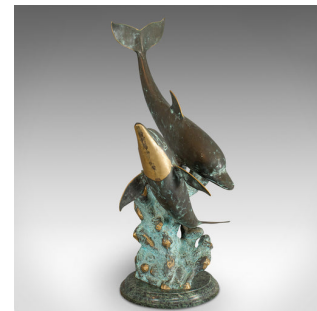

## Large Vintage Dolphin Statue, American, Bronze, Ornamental Marine Display Piece

### DESCRIPTION

Our Stock # 18.6675

This is a large, vintage dolphin statue. An American, bronze ornamental marine display piece, dating to the late 20th century.

- Truly impressive size and pleasingly heavy
- Displays a desirable aged patina
- Cast in bronze with fine detail and great colouration
- Wonderfully weathered to mimic underwater ripples against the dolphin's form
- A pair of elegant dolphins frolic above a coral formation
- Lovingly recreated fins and characteristic features
- Fine, statuesque forms make this suitable for central room placement
- Standing upon a Belgian marble base

This is a fascinating, large vintage dolphin statue. Capturing the joyful nature of dolphins at play, this is a delightful display piece and one which would grace any surface or showcase. Delivered polished and ready for the home.