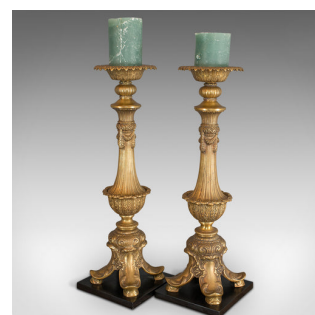

Large, Pair Of Vintage Candlesticks, Asian, Gilt Metal, Decorative Torchiere

DESCRIPTION

Our Stock # 18.6676

This is a large pair of vintage candlesticks. An Asian, gilt metal decorative torchere, dating to the late 20th century.

- Appealing and generously sized
- Displaying a desirable aged patina
- Cast alloy with attractive gilt finish
- Can accommodate candles up to 9.5cm (3.75") in diameter
- Large, foliate candle platform with inset mounting spike
- Baluster shape neck with garland detail over fluted ground
- Broad leaf acanthus bulb to the centre
- Raised upon scrolled leaf feet and presented upon an ebonised alloy base

This is an attractive pair of vintage candlesticks with impressive size and finish. Delivered polished and ready for the home.

Search [London Fine for #18.6676](#) , or scan the QR code for more photos and details

DIMENSIONS

Max Width: 23cm (9")

Max Depth: 23cm (9")

Max Height: 70.5cm (27.75")