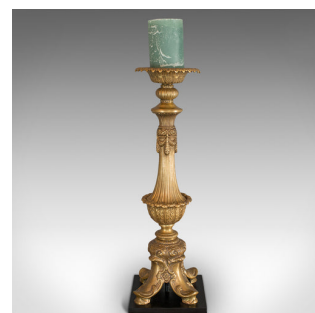

Large, Pair Of Vintage Candlesticks, Asian, Gilt Metal, Decorative Torchiere

DESCRIPTION

Our Stock # 18.6676

This is a large pair of vintage candlesticks. An Asian, gilt metal decorative torchere, dating to the late 20th century.

- Appealing and generously sized
- Displaying a desirable aged patina
- Cast alloy with attractive gilt finish
- Can accommodate candles up to 9.5cm (3.75") in diameter
- Large, foliate candle platform with inset mounting spike
- Baluster shape neck with garland detail over fluted ground
- Broad leaf acanthus bulb to the centre
- Raised upon scrolled leaf feet and presented upon an ebonised alloy base

This is an attractive pair of vintage candlesticks with impressive size and finish. Delivered polished and ready for the home.

Search [London Fine for #18.6676](#) , or scan the QR code for more photos and details

DIMENSIONS

Max Width: 23cm (9")

Max Depth: 23cm (9")

Max Height: 70.5cm (27.75")