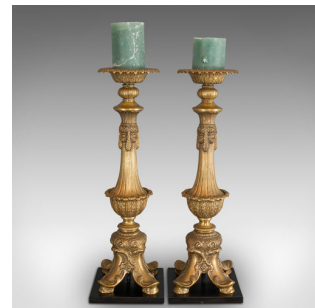

Large, Pair Of Vintage Candlesticks, Asian, Gilt Metal, Decorative Torchiere

DESCRIPTION

Our Stock # 18.6676

This is a large pair of vintage candlesticks. An Asian, gilt metal decorative torchere, dating to the late 20th century.

- Appealing and generously sized
- Displaying a desirable aged patina
- Cast alloy with attractive gilt finish
- Can accommodate candles up to 9.5cm (3.75") in diameter
- Large, foliate candle platform with inset mounting spike
- Baluster shape neck with garland detail over fluted ground
- Broad leaf acanthus bulb to the centre
- Raised upon scrolled leaf feet and presented upon an ebonised alloy base

This is an attractive pair of vintage candlesticks with impressive size and finish. Delivered polished and ready for the home.

Search [London Fine for #18.6676](#) , or scan the QR code for more photos and details

DIMENSIONS

Max Width: 23cm (9")

Max Depth: 23cm (9")

Max Height: 70.5cm (27.75")