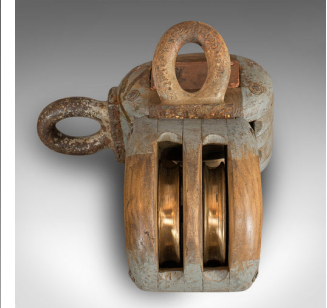

Pair Of, Vintage Ships Blocks, English, Bronze, Decorative, Marine, Chandlery

DESCRIPTION

Our Stock # 18.6682

This is a pair of vintage ships blocks. An English, bronze and oak decorative marine chandlery, dating to the mid 20th century, circa 1950.

- Appealing examples of maritime chic
- Displaying a desirable aged patina
- Decorated oak frames show attractive ageing
- Bronze pulleys shimmer with golden hues
- Iron hanging loops engraved with maximum load bearing and serial numbers

This is a charming pair of decorative vintage ships blocks, ideally suited to coastal homes or rooms with a nautical feel. Delivered waxed, polished and ready for the home.

Search [London Fine for #18.6682](#), or scan the QR code for more photos and details

DIMENSIONS

Max Width: 12cm (4.75")

Max Depth: 13cm (5")

Max Height: 23cm (9")