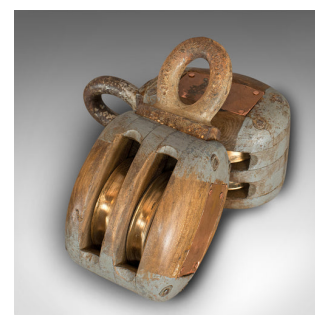

Pair Of, Vintage Ships Blocks, English, Bronze, Decorative, Marine, Chandlery

DESCRIPTION

Our Stock # 18.6682

This is a pair of vintage ships blocks. An English, bronze and oak decorative marine chandlery, dating to the mid 20th century, circa 1950.

- Appealing examples of maritime chic
- Displaying a desirable aged patina
- Decorated oak frames show attractive ageing
- Bronze pulleys shimmer with golden hues
- Iron hanging loops engraved with maximum load bearing and serial numbers

This is a charming pair of decorative vintage ships blocks, ideally suited to coastal homes or rooms with a nautical feel. Delivered waxed, polished and ready for the home.

Search [London Fine for #18.6682](#), or scan the QR code for more photos and details

DIMENSIONS

Max Width: 12cm (4.75")

Max Depth: 13cm (5")

Max Height: 23cm (9")