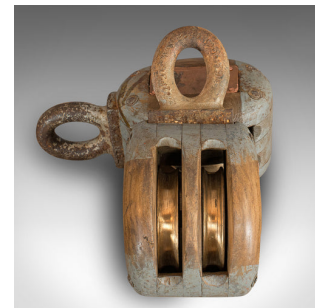

Pair Of, Vintage Ships Blocks, English, Bronze, Decorative, Marine, Chandlery

DESCRIPTION

Our Stock # 18.6682

This is a pair of vintage ships blocks. An English, bronze and oak decorative marine chandlery, dating to the mid 20th century, circa 1950.

- Appealing examples of maritime chic
- Displaying a desirable aged patina
- Decorated oak frames show attractive ageing
- Bronze pulleys shimmer with golden hues
- Iron hanging loops engraved with maximum load bearing and serial numbers

This is a charming pair of decorative vintage ships blocks, ideally suited to coastal homes or rooms with a nautical feel. Delivered waxed, polished and ready for the home.

Search [London Fine for #18.6682](#), or scan the QR code for more photos and details

DIMENSIONS

Max Width: 12cm (4.75")

Max Depth: 13cm (5")

Max Height: 23cm (9")