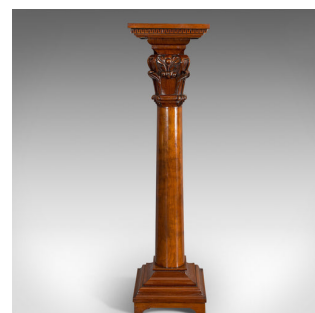

Tall Antique Display Pedestal, English, Mahogany, Torchere, Plant Stand, Regency

DESCRIPTION

Our Stock # 18.6619

This is a tall antique display pedestal. An English, mahogany torchere or plant stand, dating to the Regency period, circa 1820 and later.

- An attractive Regency display stand
- Displays a desirable aged patina
- Select mahogany shows fine grain interest
- Rich caramel hues to the wax polish finish
- Tiered pedestal top with chain link carved decoration
- Broad acanthus motif set within scrolled carving
- Pleasingly stout, yet elegant cylindrical column with superb figuring
- Raised upon a tiered plinth base with shaped bracket feet

This is a superb antique display pedestal, showing the enduring elegance of Regency furniture. Solid joints and construction, delivered waxed, polished and ready for the home.

Search [London Fine for #18.6619](#) , or scan the QR code for more photos and details

DIMENSIONS

Max Width: 33cm (13")
 Max Depth: 33cm (13")
 Max Height: 126.5cm (49.75")
 Surface Diameter: 33cm (13")