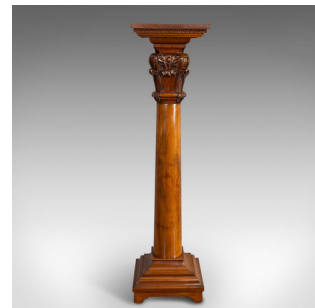

Tall Antique Display Pedestal, English, Mahogany, Torchere, Plant Stand, Regency

DESCRIPTION

Our Stock # 18.6619

This is a tall antique display pedestal. An English, mahogany torchere or plant stand, dating to the Regency period, circa 1820 and later.

- An attractive Regency display stand
- Displays a desirable aged patina
- Select mahogany shows fine grain interest
- Rich caramel hues to the wax polish finish
- Tiered pedestal top with chain link carved decoration
- Broad acanthus motif set within scrolled carving
- Pleasingly stout, yet elegant cylindrical column with superb figuring
- Raised upon a tiered plinth base with shaped bracket feet

This is a superb antique display pedestal, showing the enduring elegance of Regency furniture. Solid joints and construction, delivered waxed, polished and ready for the home.

Search [London Fine for #18.6619](#) , or scan the QR code for more photos and details

DIMENSIONS

Max Width: 33cm (13")
 Max Depth: 33cm (13")
 Max Height: 126.5cm (49.75")
 Surface Diameter: 33cm (13")