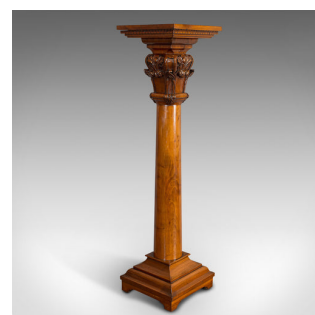

Tall Antique Display Pedestal, English, Mahogany, Torchere, Plant Stand, Regency

DESCRIPTION

Our Stock # 18.6619

This is a tall antique display pedestal. An English, mahogany torchere or plant stand, dating to the Regency period, circa 1820 and later.

- An attractive Regency display stand
- Displays a desirable aged patina
- Select mahogany shows fine grain interest
- Rich caramel hues to the wax polish finish
- Tiered pedestal top with chain link carved decoration
- Broad acanthus motif set within scrolled carving
- Pleasingly stout, yet elegant cylindrical column with superb figuring
- Raised upon a tiered plinth base with shaped bracket feet

This is a superb antique display pedestal, showing the enduring elegance of Regency furniture. Solid joints and construction, delivered waxed, polished and ready for the home.

Search [London Fine for #18.6619](#) , or scan the QR code for more photos and details

DIMENSIONS

Max Width: 33cm (13")
 Max Depth: 33cm (13")
 Max Height: 126.5cm (49.75")
 Surface Diameter: 33cm (13")