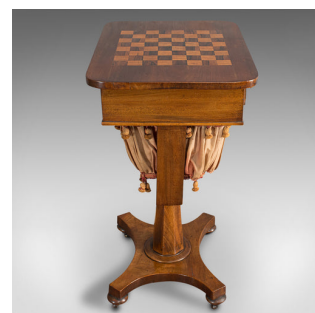

Antique Games Table, English, Mahogany, Chess, Workstation, Victorian, 1860

**DESCRIPTION**

Our Stock # 18.6631

This is an antique games table. An English, mahogany chess table or workstation, dating to the Victorian period, circa 1860.

- Fine detail and Victorian appeal
- Displaying a desirable aged patina
- Mahogany shows fine grain interest
- Rich hues to the wax polish finish
- Elegant chess board inlaid to the top with a diameter of 28cm (11")
- Presented in rosewood and satinwood parquetry
- Centrally located drawer with a pair of wooden pulls
- Deep, lower drawer dressed with original silk pouch
- Raised upon an octagonal tapered stem
- Eye-catching quatrefoil base with sinuous arc form
- Riding upon a set of four brass castors

Search [London Fine for #18.6631](#) , or scan the QR code for more photos and details

DIMENSIONS

Max Width: 49cm (19.25")

Max Depth: 39cm (15.25")

Max Height: 75cm (29.5")