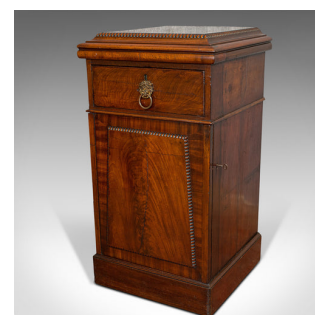

Tall Antique Side Cabinet, English, Mahogany, Bedside, Nightstand, Regency, 1820

DESCRIPTION

Our Stock # 18.6672

This is a tall antique side cabinet. An English, mahogany drawing room cabinet or bedside nightstand, dating to the Regency period, circa 1820.

- Appealing Regency cabinetry with rich colour
- Displaying a desirable aged patina
- Select mahogany shows fine grain interest
- Deep russet hues throughout its wax polish finish
- Deep, tiered top with bold, continuous edge moulding
- Unusual trapezoid field panel to the cabinet door
- Upper drawer dressed with a grand, lion's head mask drop handle
- Inset, working iron lock to side – key present
- Opens to shelved interior with adjustable position
- Raised upon a stout continuous plinth

Search [London Fine for #18.6672](#) , or scan the QR code for more photos and details

DIMENSIONS

Max Width: 50.5cm (20")

Max Depth: 50.5cm (20")

Max Height: 92.5cm (36.5")