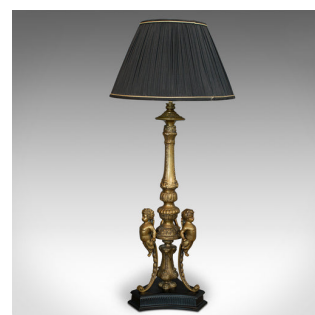

Vintage Table Lamp, English, Gilt Metal, Cherubic Light, 20th Century, C.1990

DESCRIPTION

Our Stock # 18.6674

This is a vintage table lamp. An English, gilt metal cherubic light, dating to the late 20th century, circa 1990.

- Attractive golden tones
- Displays a desirable aged patina
- Gilt metal in good order with fine detail
- Appealing, consistent colour throughout
- Stem replete with carved foliate motif
- A trio of cherubim or putto decorate the tri-form base
- The base decorated with tiered edge and continuous leaf pattern
- British Standard compliant, bayonet-type bulb fitting with generous length of quality cable and fused plug

This is a charming vintage standard lamp, with good detail and rich hues. Delivered polished and ready for the home.

Search [London Fine for #18.6674](#) , or scan the QR code for more photos and details

DIMENSIONS

- Max Width: 24cm (9.5")
- Max Depth: 22cm (8.75")
- Max Height: 74cm (29.25")