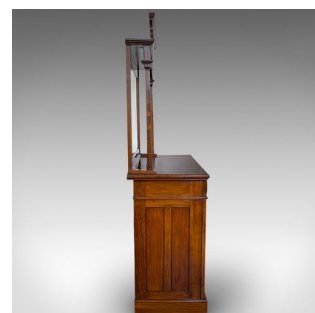

## Tall Vintage Dresser, Walnut, Sideboard, Cabinet, Art Nouveau Taste, Circa 1980

### DESCRIPTION

Our Stock # 18.6671

This is a tall vintage dresser. An English, walnut sideboard cabinet in Art Nouveau taste, dating to the late 20th century, circa 1980.

- Generously sized with Art Nouveau overtones
- Displays a desirable aged patina
- Select walnut shows fine grain interest
- Original mirror plate in good order
- Grand surmount with scrolled ends and tiered crown moulding
- Heraldic shield motif with foliate wings over carved, mottled ground
- Supported by slender pilasters united by shaped apron with further foliate detail
- Bevelled mirror with bright, clear optics casts good light upon the rolled dresser top
- Pair of foliate carved drawers arranged over two cabinet doors
- Doors resplendent with shaped field panels featuring bold scroll motif
- Each dressed with silver nickel drop handles over shaped backs

### DIMENSIONS

Max Width: 131.5cm (51.75")  
 Max Depth: 58cm (22.75")  
 Max Height: 219cm (86.25")  
 Mirror Plate Width: 71cm (28")  
 Mirror Plate Height: 100cm (39.25")  
 Dresser Height: 106.5cm (42")