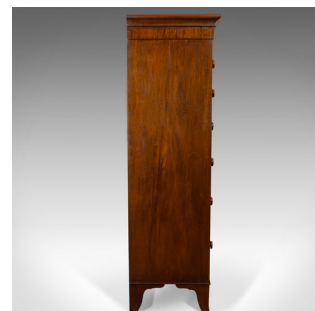

Antique Tallboy, English, Flame Mahogany, Tall Chest of Drawers, Victorian, 1850

DESCRIPTION

Our Stock # 18.6689

This is an antique tallboy. An English, flame mahogany tall chest of drawers, dating to the early Victorian period of the mid 19th century, circa 1850 and later.

- Highly appealing tallboy of elegant proportion
- Displaying a desirable aged patina throughout
- Resplendent flame mahogany with attractive grain interest
- Glowing rich, deep hues of russet browns and caramel
- Drawers arranged two over five full-width and graduated in depth
- Dressed with the original pairs of quality, turned wooden pulls
- Featuring working lock and key behind circular brass escutcheons
- The ensemble set off with a cavetto crown moulding
- The field panelled rear testament to the overall quality
- Raised upon shaped bracket feet

Search [London Fine for #18.6689](#) , or scan the QR code for more photos and details

DIMENSIONS

Max Width: 115.5cm (45.5")

Max Depth: 55cm (21.75")

Max Height: 182.5cm (71.75")